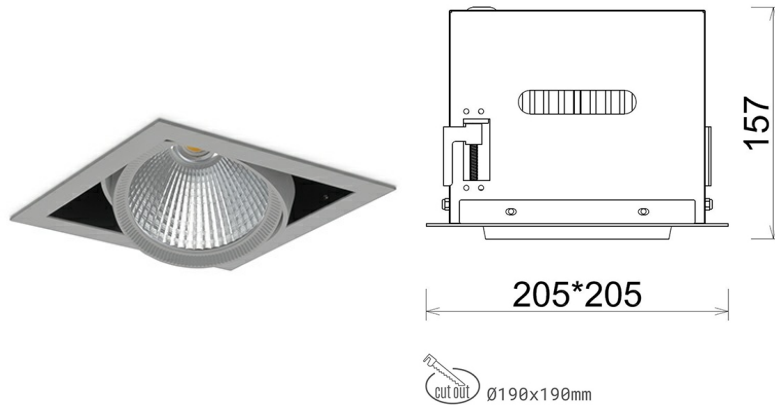

DOWNLIGHT CYGNUS Z1 935 31W 30° GREY PREMIUM WHITE ON/OFF

Article number: N214-K0001-HE935-HA-H30-ZC03_800-S6-###

LED	COB
Light colour	3500 [K] PREMIUM WHITE
CRI	90
Led chip flux	4038 [lm]
Luminous flux	3230 [lm]
System power	31 [W]
Luminaire Efficiency	104 [lm/W]
Beam angle	30°
Controller	ON/OFF
MacAdam	3 SDCM

Downlight LED

LED downlight for drop ceiling installation. Aluminium housing. Available in white and black. Any RAL palette colour available on enquiry. Housing enables adjustment in two axis planes. Glass cover included. Reflector beams available: 15°, 30°, 45° and 60°. Maximum power is 37W

LUMINAIRE

Weight	2,05 [kg]
Protection rating IP , IK , class	IP 20, IK 3,
Luminaire colour	GREY
Cover	Glass
Operating voltage	220-240V 50-60Hz

Note: All data are typical values. Tolerance of measurements +/-10% System features may change with product improvements due to technical advances.