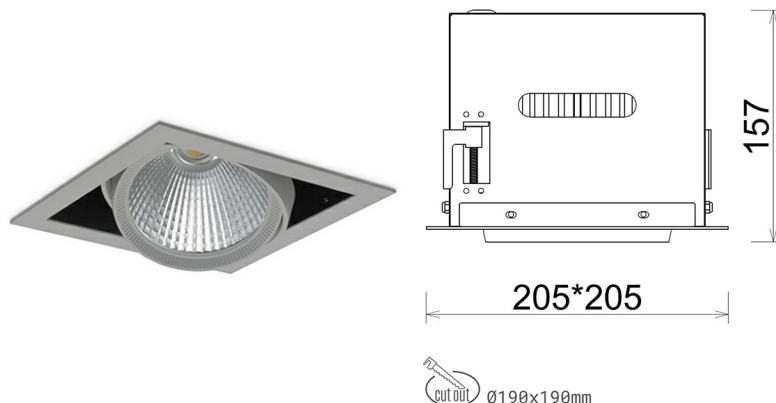

DOWNLIGHT CYGNUS Z1 935 20W 15° GREY PREMIUM WHITE ON/OFF

LED	COB
Light colour	3500 [K] PREMIUM WHITE
CRI	90
Led chip flux	2973 [lm]
Luminous flux	2378 [lm]
System power	20 [W]
Luminaire Efficiency	119 [lm/W]
Beam angle	15°
Controller	ON/OFF
MacAdam	3 SDCM

Downlight LED

LED downlight for drop ceiling installation. Aluminium housing. Available in white and black. Any RAL palette colour available on enquiry. Housing enables adjustment in two axis planes. Glass cover included. Reflector beams available: 15°, 30°, 45° and 60°. Maximum power is 37W

LUMINAIRE

Weight	2,05 [kg]
Protection rating IP , IK , class	IP 20, IK 3,
Luminaire colour	GREY
Cover	Glass
Operating voltage	220-240V 50-60Hz

Note: All data are typical values. Tolerance of measurements +/-10% System features may change with product improvements due to technical advances.

OPTIONS

RAL colours on inquiry, honeycomb louver on inquiry , Casambi on inquiry, DALI on inquiry, Phase-cut dimming on inquiry.

Generated: 16.07.2024

+48 32 388 80 00

www.cora.pl
cora@cora.pl

Street: Ignatza Hakuby 18
41-914 Bytom, Polska