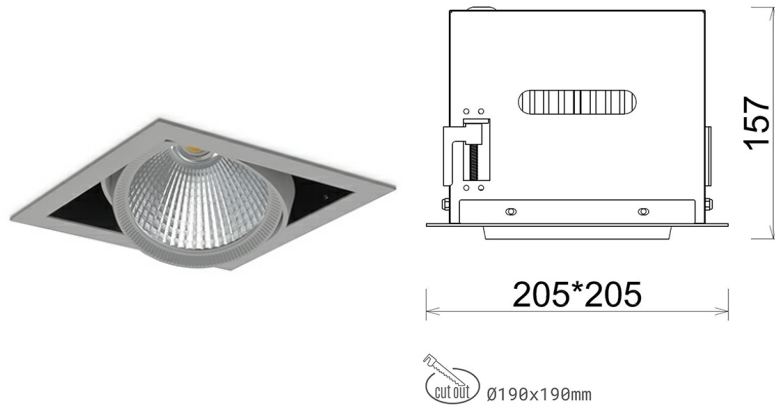

DOWNLIGHT CYGNUS Z1 935 14W 15° GREY PREMIUM WHITE ON/OFF

Article number: N214-K0001-HE935-HA-H15-ZC01_350-S6-###

LED	COB
Light colour	3500 [K] PREMIUM WHITE
CRI	90
Led chip flux	2131 [lm]
Luminous flux	1704 [lm]
System power	14 [W]
Luminaire Efficiency	122 [lm/W]
Beam angle	15°
Controller	ON/OFF
MacAdam	3 SDCM

Downlight LED

LED downlight for drop ceiling installation. Aluminium housing. Available in white and black. Any RAL palette colour available on enquiry. Housing enables adjustment in two axis planes. Glass cover included. Reflector beams available: 15°, 30°, 45° and 60°. Maximum power is 37W

LUMINAIRE

Weight	2,05 [kg]
Protection rating IP , IK , class	IP 20, IK 3,
Luminaire colour	GREY
Cover	Glass
Operating voltage	220-240V 50-60Hz

Note: All data are typical values. Tolerance of measurements +/-10% System features may change with product improvements due to technical advances.