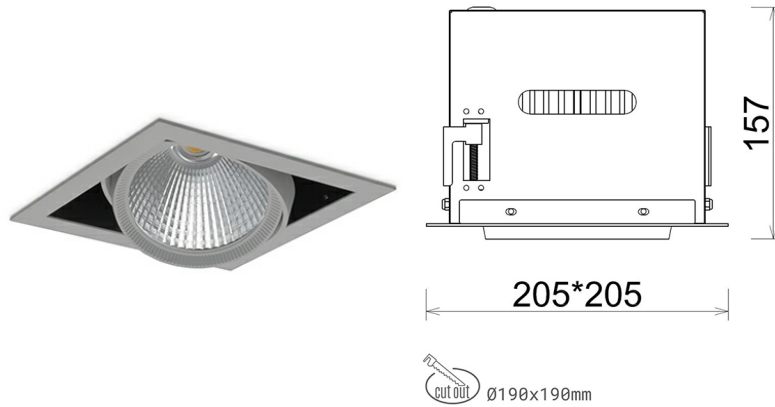

## DOWNLIGHT CYGNUS Z1 930 37W 30° GREY PREMIUM WHITE ON/OFF

Article number: N214-K0001-HE930-HA-H30-ZC03\_950-S6-###

LED	COB
Light colour	3000 [K] PREMIUM WHITE
CRI	90
Led chip flux	3911 [lm]
Luminous flux	3128 [lm]
System power	37 [W]
Luminaire Efficiency	85 [lm/W]
Beam angle	30°
Controller	ON/OFF
MacAdam	3 SDCM

### Downlight LED

LED downlight for drop ceiling installation. Aluminium housing. Available in white and black. Any RAL palette colour available on enquiry. Housing enables adjustment in two axis planes. Glass cover included. Reflector beams available: 15°, 30°, 45° and 60°. Maximum power is 37W

### LUMINAIRE

Weight	2,05 [kg]
Protection rating IP , IK , class	IP 20, IK 3,
Luminaire colour	GREY
Cover	Glass
Operating voltage	220-240V 50-60Hz

Note: All data are typical values. Tolerance of measurements +/-10% System features may change with product improvements due to technical advances.