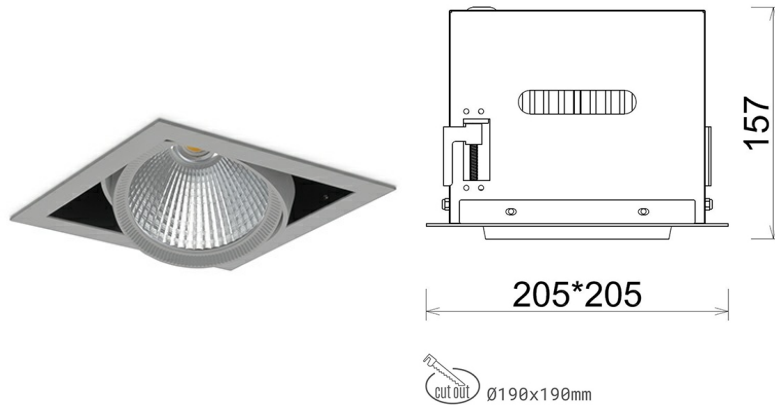

DOWNLIGHT CYGNUS Z1 930 20W 30° GREY PREMIUM WHITE ON/OFF

Article number: N214-K0001-HE930-HA-H30-ZC01_500-S6-###

LED	COB
Light colour	3000 [K] PREMIUM WHITE
CRI	90
Led chip flux	2880 [lm]
Luminous flux	2304 [lm]
System power	20 [W]
Luminaire Efficiency	115 [lm/W]
Beam angle	30°
Controller	ON/OFF
MacAdam	3 SDCM

Downlight LED

LED downlight for drop ceiling installation. Aluminium housing. Available in white and black. Any RAL palette colour available on enquiry. Housing enables adjustment in two axis planes. Glass cover included. Reflector beams available: 15°, 30°, 45° and 60°. Maximum power is 37W

LUMINAIRE

Weight	2,05 [kg]
Protection rating IP , IK , class	IP 20, IK 3,
Luminaire colour	GREY
Cover	Glass
Operating voltage	220-240V 50-60Hz

Note: All data are typical values. Tolerance of measurements +/-10% System features may change with product improvements due to technical advances.