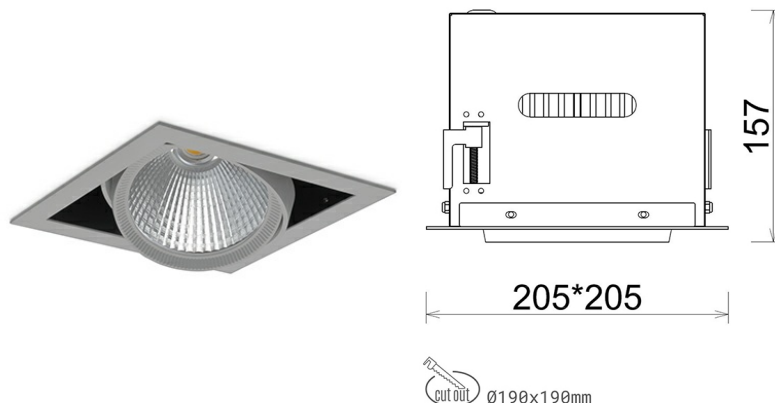

DOWNLIGHT CYGNUS Z1 957 23W 45° GREY SPECIAL ON/OFF

LED	COB
Light colour	5700 [K] SPECIAL
CRI	90
Led chip flux	3023 [lm]
Luminous flux	2418 [lm]
System power	23 [W]
Luminaire Efficiency	105 [lm/W]
Beam angle	45°
Controller	ON/OFF
MacAdam	3 SDCM

Downlight LED

LED downlight for drop ceiling installation. Aluminium housing. Available in white and black. Any RAL palette colour available on enquiry. Housing enables adjustment in two axis planes. Glass cover included. Reflector beams available: 15°, 30°, 45° and 60°. Maximum power is 37W

LUMINAIRE

Weight	2,05 [kg]
Protection rating IP , IK , class	IP 20, IK 3,
Luminaire colour	GREY
Cover	Glass
Operating voltage	220-240V 50-60Hz

Note: All data are typical values. Tolerance of measurements +/-10% System features may change with product improvements due to technical advances.

OPTIONS

RAL colours on inquiry, honeycomb louver on inquiry , Casambi on inquiry, DALI on inquiry, Phase-cut dimming on inquiry.

Generated: 29.06.2024

+48 32 388 80 00

www.cora.pl
cora@cora.pl

Street: Ignatza Hakuby 18
41-914 Bytom, Polska