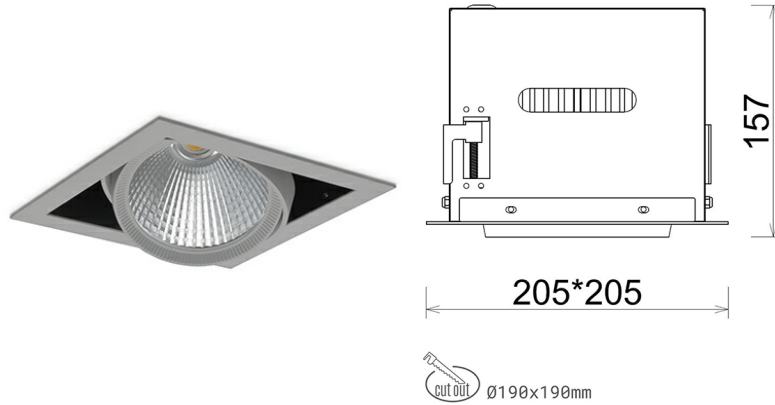

DOWNLIGHT CYGNUS Z1 957 37W 30° GREY SPECIAL ON/OFF

LED	COB
Light colour	5700 [K] SPECIAL
CRI	90
Led chip flux	4590 [lm]
Luminous flux	3672 [lm]
System power	37 [W]
Luminaire Efficiency	99 [lm/W]
Beam angle	30°
Controller	ON/OFF
MacAdam	3 SDCM

Downlight LED

LED downlight for drop ceiling installation. Aluminium housing. Available in white and black. Any RAL palette colour available on enquiry. Housing enables adjustment in two axis planes. Glass cover included. Reflector beams available: 15°, 30°, 45° and 60°. Maximum power is 37W

LUMINAIRE

Weight	2,05 [kg]
Protection rating IP , IK , class	IP 20, IK 3,
Luminaire colour	GREY
Cover	Glass
Operating voltage	220-240V 50-60Hz

Note: All data are typical values. Tolerance of measurements +/-10% System features may change with product improvements due to technical advances.

OPTIONS

RAL colours on inquiry, honeycomb louver on inquiry , Casambi on inquiry, DALI on inquiry, Phase-cut dimming on inquiry.

Generated: 26.06.2024

+48 32 388 80 00

www.cora.pl
cora@cora.pl

Street: Ignatza Hakuby 18
41-914 Bytom, Polska