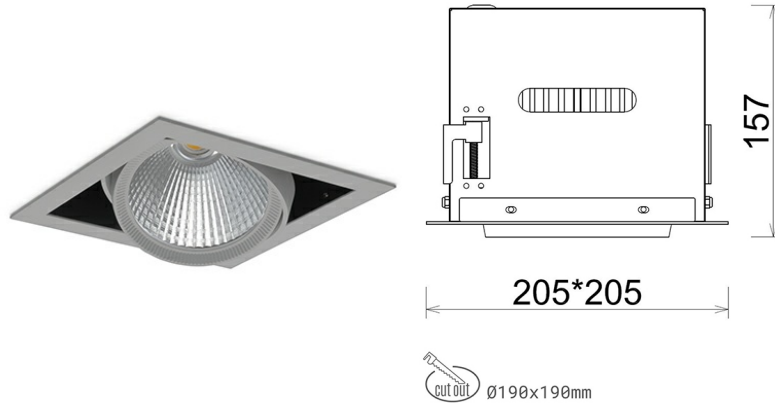

DOWNLIGHT CYGNUS Z1 957 23W 30° GREY SPECIAL ON/OFF

LED	COB
Light colour	5700 [K] SPECIAL
CRI	90
Led chip flux	3023 [lm]
Luminous flux	2418 [lm]
System power	23 [W]
Luminaire Efficiency	105 [lm/W]
Beam angle	30°
Controller	ON/OFF
MacAdam	3 SDCM

Downlight LED

LED downlight for drop ceiling installation. Aluminium housing. Available in white and black. Any RAL palette colour available on enquiry. Housing enables adjustment in two axis planes. Glass cover included. Reflector beams available: 15°, 30°, 45° and 60°. Maximum power is 37W

LUMINAIRE

Weight	2,05 [kg]
Protection rating IP , IK , class	IP 20, IK 3,
Luminaire colour	GREY
Cover	Glass
Operating voltage	220-240V 50-60Hz

Note: All data are typical values. Tolerance of measurements +/-10% System features may change with product improvements due to technical advances.

OPTIONS

RAL colours on inquiry, honeycomb louver on inquiry , Casambi on inquiry, DALI on inquiry, Phase-cut dimming on inquiry.

Generated: 16.07.2024

+48 32 388 80 00

www.cora.pl
cora@cora.pl

Street: Ignatza Hakuby 18
41-914 Bytom, Polska