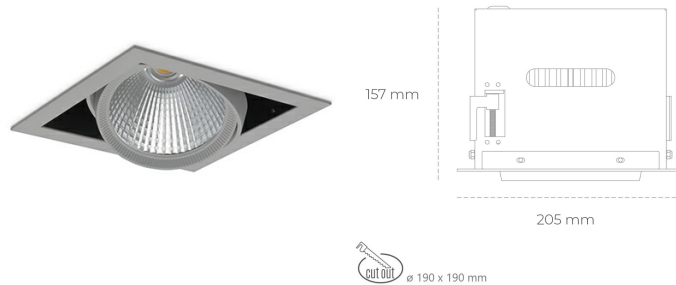

DOWNLIGHT CYGNUS Z1 957 14W 30° GREY SPECIAL ON/OFF

Article number: N214-K0001-CC957-H8-H30-ZC01_350-S6-###

LED	COB
Light colour	5700 [K] SPECIAL
CRI	90
Led chip flux	1820 [lm]
Luminous flux	1456 [lm]
System power	14 [W]
Luminaire Efficiency	104 [lm/W]
Beam angle	30°
Controller	ON/OFF
MacAdam	3 SDCM

Downlight LED

LED downlight for drop ceiling installation. Aluminium housing. Available in white and black. Any RAL palette colour available on enquiry. Housing enables adjustment in two axis planes. Glass cover included. Reflector beams available: 15°, 30°, 45° and 60°. Maximum power is 37W

LUMINAIRE

Weight	2.05 [kg]
Protection rating IP , IK , class	IP 20, IK 3,
Luminaire colour	GREY
Cover	Glass
Operating voltage	220-240V 50-60Hz

Note: All data are typical values. Tolerance of measurements +/-10%
System features may change with product improvements due to technical advances.