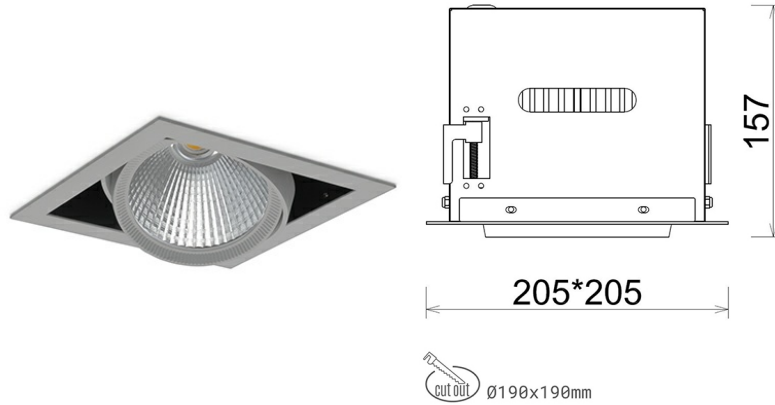

DOWNLIGHT CYGNUS Z1 957 35W 15° GREY SPECIAL ON/OFF

LED	COB
Light colour	5700 [K] SPECIAL
CRI	90
Led chip flux	4374 [lm]
Luminous flux	3499 [lm]
System power	35 [W]
Luminaire Efficiency	100 [lm/W]
Beam angle	15°
Controller	ON/OFF
MacAdam	3 SDCM

Downlight LED

LED downlight for drop ceiling installation. Aluminium housing. Available in white and black. Any RAL palette colour available on enquiry. Housing enables adjustment in two axis planes. Glass cover included. Reflector beams available: 15°, 30°, 45° and 60°. Maximum power is 37W

LUMINAIRE

Weight	2,05 [kg]
Protection rating IP , IK , class	IP 20, IK 3,
Luminaire colour	GREY
Cover	Glass
Operating voltage	220-240V 50-60Hz

Note: All data are typical values. Tolerance of measurements +/-10% System features may change with product improvements due to technical advances.

OPTIONS

RAL colours on inquiry, honeycomb louver on inquiry , Casambi on inquiry, DALI on inquiry, Phase-cut dimming on inquiry.

Generated: 16.07.2024

+48 32 388 80 00

www.cora.pl
cora@cora.pl

Street: Ignatza Hakuby 18
41-914 Bytom, Polska