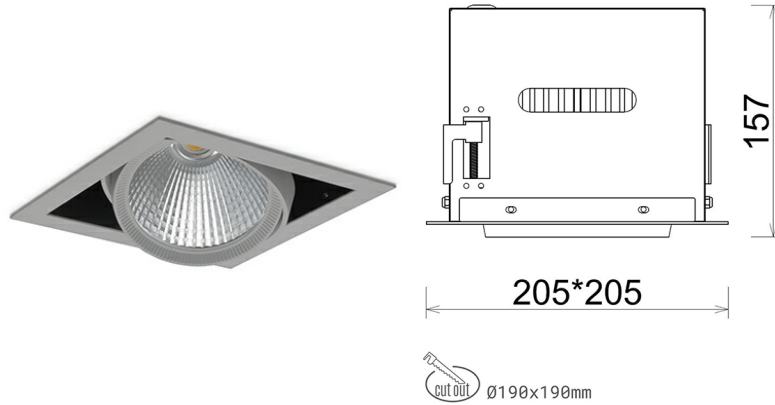

DOWNLIGHT CYGNUS Z1 942 35W 60° GREY MEAT WHITE ON/OFF

LED	COB
Light colour	4200 [K] MEAT WHITE
CRI	90
Led chip flux	3375 [lm]
Luminous flux	2700 [lm]
System power	35 [W]
Luminaire Efficiency	77 [lm/W]
Beam angle	60°
Controller	ON/OFF
MacAdam	3 SDCM

Downlight LED

LED downlight for drop ceiling installation. Aluminium housing. Available in white and black. Any RAL palette colour available on enquiry. Housing enables adjustment in two axis planes. Glass cover included. Reflector beams available: 15°, 30°, 45° and 60°. Maximum power is 37W

LUMINAIRE

Weight	2,05 [kg]
Protection rating IP , IK , class	IP 20, IK 3,
Luminaire colour	GREY
Cover	Glass
Operating voltage	220-240V 50-60Hz

Note: All data are typical values. Tolerance of measurements +/-10% System features may change with product improvements due to technical advances.

OPTIONS

RAL colours on inquiry, honeycomb louver on inquiry , Casambi on inquiry, DALI on inquiry, Phase-cut dimming on inquiry.

Generated: 16.07.2024

+48 32 388 80 00

www.cora.pl
cora@cora.pl

Street: Ignatza Hakuby 18
41-914 Bytom, Polska