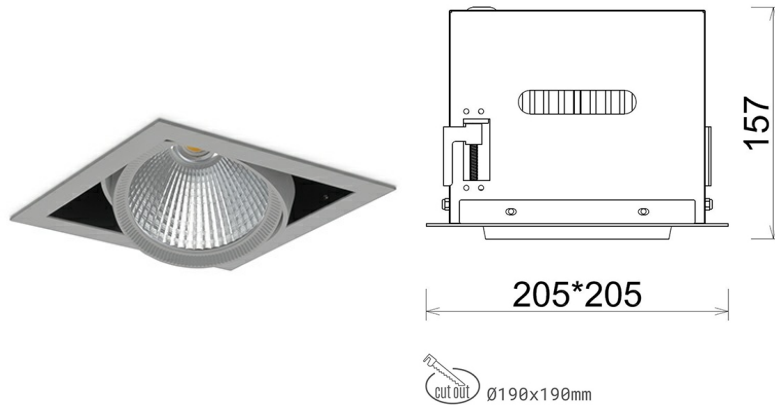

DOWNLIGHT CYGNUS Z1 942 14W 60° GREY MEAT WHITE ON/OFF

Article number: N214-K0001-CC942-H8-H60-ZC01_350-S6-###

LED	COB
Light colour	4200 [K] MEAT WHITE
CRI	90
Led chip flux	1412 [lm]
Luminous flux	1129 [lm]
System power	14 [W]
Luminaire Efficiency	81 [lm/W]
Beam angle	60°
Controller	ON/OFF
MacAdam	3 SDCM

Downlight LED

LED downlight for drop ceiling installation. Aluminium housing. Available in white and black. Any RAL palette colour available on enquiry. Housing enables adjustment in two axis planes. Glass cover included. Reflector beams available: 15°, 30°, 45° and 60°. Maximum power is 37W

LUMINAIRE

Weight	2,05 [kg]
Protection rating IP , IK , class	IP 20, IK 3,
Luminaire colour	GREY
Cover	Glass
Operating voltage	220-240V 50-60Hz

Note: All data are typical values. Tolerance of measurements +/-10% System features may change with product improvements due to technical advances.