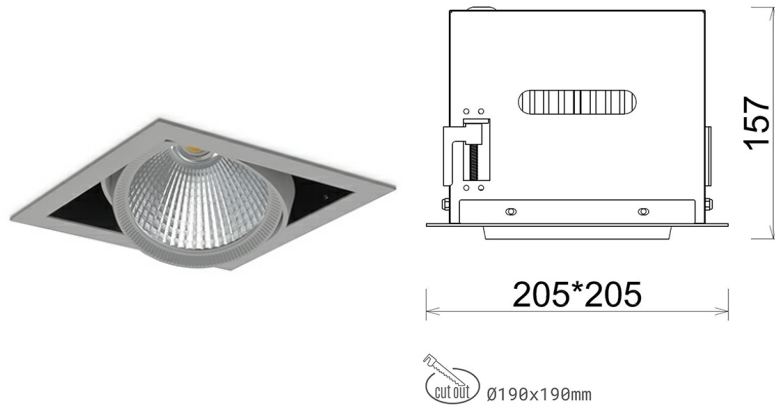

## DOWNLIGHT CYGNUS Z1 942 19W 45° GREY MEAT WHITE ON/OFF

Article number: N214-K0001-CC942-H8-H45-ZC01\_500-S6-###

LED	COB
Light colour	4200 [K] MEAT WHITE
CRI	90
Led chip flux	1976 [lm]
Luminous flux	1580 [lm]
System power	19 [W]
Luminaire Efficiency	83 [lm/W]
Beam angle	45°
Controller	ON/OFF
MacAdam	3 SDCM

### Downlight LED

LED downlight for drop ceiling installation. Aluminium housing. Available in white and black. Any RAL palette colour available on enquiry. Housing enables adjustment in two axis planes. Glass cover included. Reflector beams available: 15°, 30°, 45° and 60°. Maximum power is 37W

### LUMINAIRE

Weight	2,05 [kg]
Protection rating IP , IK , class	IP 20, IK 3,
Luminaire colour	BLACK
Cover	Glass
Operating voltage	220-240V 50-60Hz

Note: All data are typical values. Tolerance of measurements +/-10% System features may change with product improvements due to technical advances.