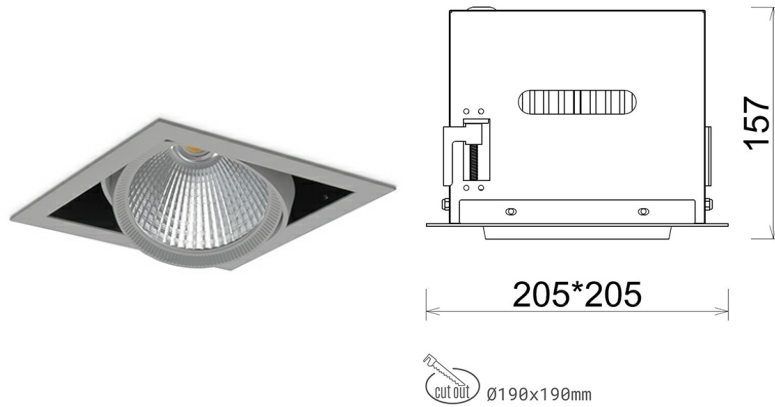

## DOWNLIGHT CYGNUS Z1 940 25W 60° GREY HI EFFICIENT ON/OFF

Article number: N214-K0001-BB940-H8-H60-ZC02\_650-S6-###

LED	COB
Light colour	4000 [K] HI EFFICIENT
CRI	90
Led chip flux	4090 [lm]
Luminous flux	3272 [lm]
System power	25 [W]
Luminaire Efficiency	131 [lm/W]
Beam angle	60°
Controller	ON/OFF
MacAdam	3 SDCM

### Downlight LED

LED downlight for drop ceiling installation. Aluminium housing. Available in white and black. Any RAL palette colour available on enquiry. Housing enables adjustment in two axis planes. Glass cover included. Reflector beams available: 15°, 30°, 45° and 60°. Maximum power is 37W

### LUMINAIRE

Weight	2,05 [kg]
Protection rating IP , IK , class	IP 20, IK 3,
Luminaire colour	GREY
Cover	Glass
Operating voltage	220-240V 50-60Hz

Note: All data are typical values. Tolerance of measurements +/-10% System features may change with product improvements due to technical advances.