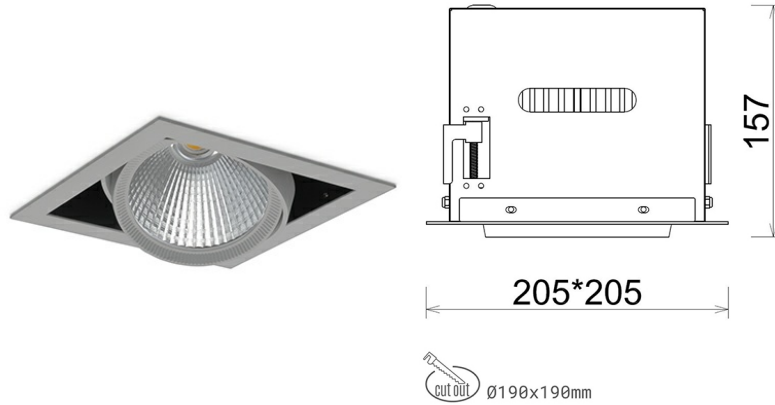

DOWNLIGHT CYGNUS Z1 940 21W 45° GREY HI EFFICIENT ON/OFF

LED	COB
Light colour	4000 [K] HI EFFICIENT
CRI	90
Led chip flux	3492 [lm]
Luminous flux	2793 [lm]
System power	21 [W]
Luminaire Efficiency	133 [lm/W]
Beam angle	45°
Controller	ON/OFF
MacAdam	3 SDCM

Downlight LED

LED downlight for drop ceiling installation. Aluminium housing. Available in white and black. Any RAL palette colour available on enquiry. Housing enables adjustment in two axis planes. Glass cover included. Reflector beams available: 15°, 30°, 45° and 60°. Maximum power is 37W

LUMINAIRE

Weight	2,05 [kg]
Protection rating IP , IK , class	IP 20, IK 3,
Luminaire colour	GREY
Cover	Glass
Operating voltage	220-240V 50-60Hz

Note: All data are typical values. Tolerance of measurements +/-10% System features may change with product improvements due to technical advances.

OPTIONS

RAL colours on inquiry, honeycomb louver on inquiry , Casambi on inquiry, DALI on inquiry, Phase-cut dimming on inquiry.

Generated: 26.06.2024

+48 32 388 80 00

www.cora.pl
cora@cora.pl

Street: Ignatza Hakuby 18
41-914 Bytom, Polska