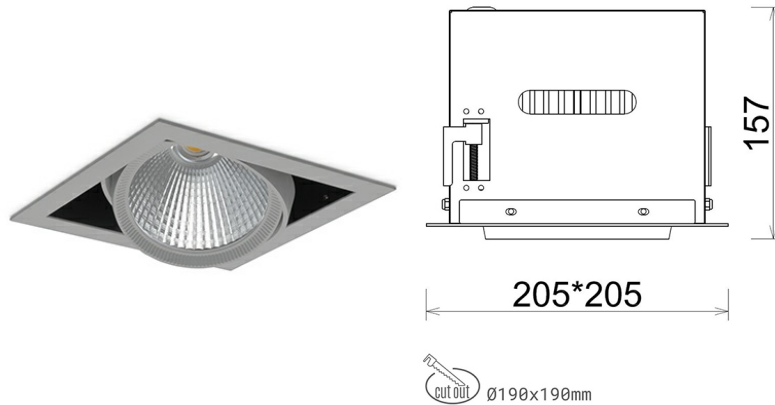

DOWNLIGHT CYGNUS Z1 940 36W 30° GREY HI EFFICIENT ON/OFF

Article number: N214-K0001-BB940-H8-H30-ZC03_950-S6-###

LED	COB
Light colour	4000 [K] HI EFFICIENT
CRI	90
Led chip flux	5811 [lm]
Luminous flux	4648 [lm]
System power	36 [W]
Luminaire Efficiency	129 [lm/W]
Beam angle	30°
Controller	ON/OFF
MacAdam	3 SDCM

Downlight LED

LED downlight for drop ceiling installation. Aluminium housing. Available in white and black. Any RAL palette colour available on enquiry. Housing enables adjustment in two axis planes. Glass cover included. Reflector beams available: 15°, 30°, 45° and 60°. Maximum power is 37W

LUMINAIRE

Weight	2,05 [kg]
Protection rating IP , IK , class	IP 20, IK 3,
Luminaire colour	GREY
Cover	Glass
Operating voltage	220-240V 50-60Hz

Note: All data are typical values. Tolerance of measurements +/-10% System features may change with product improvements due to technical advances.