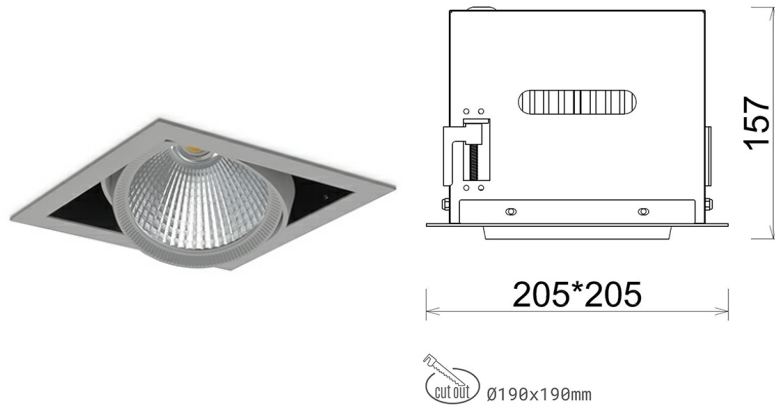

## DOWNLIGHT CYGNUS Z1 935 25W 60° GREY HI EFFICIENT ON/OFF

Article number: N214-K0001-BB935-H8-H60-ZC02\_650-S6-###

|                      |                       |
|----------------------|-----------------------|
| LED                  | COB                   |
| Light colour         | 3500 [K] HI EFFICIENT |
| CRI                  | 90                    |
| Led chip flux        | 3904 [lm]             |
| Luminous flux        | 3123 [lm]             |
| System power         | 25 [W]                |
| Luminaire Efficiency | 125 [lm/W]            |
| Beam angle           | 60°                   |
| Controller           | ON/OFF                |
| MacAdam              | 3 SDCM                |

### Downlight LED

LED downlight for drop ceiling installation. Aluminium housing. Available in white and black. Any RAL palette colour available on enquiry. Housing enables adjustment in two axis planes. Glass cover included. Reflector beams available: 15°, 30°, 45° and 60°. Maximum power is 37W

### LUMINAIRE

|                                   |                  |
|-----------------------------------|------------------|
| Weight                            | 2,05 [kg]        |
| Protection rating IP , IK , class | IP 20, IK 3,     |
| Luminaire colour                  | GREY             |
| Cover                             | Glass            |
| Operating voltage                 | 220-240V 50-60Hz |