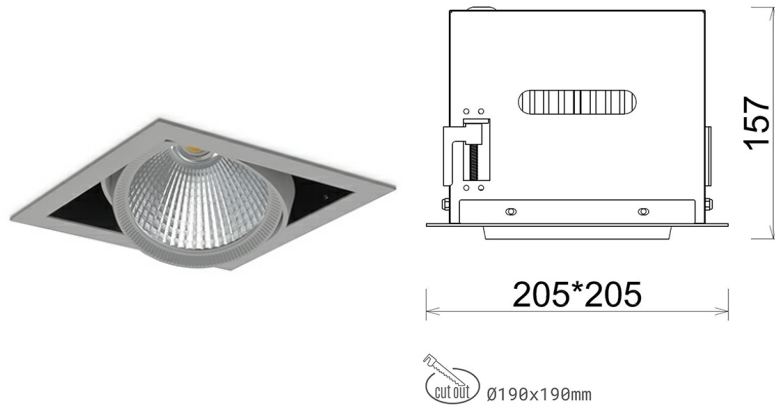

## DOWNLIGHT CYGNUS Z1 935 25W 60° GREY HI EFFICIENT ON/OFF

Article number: N214-K0001-BB935-H8-H60-ZC02\_650-S6-###

LED	COB
Light colour	3500 [K] HI EFFICIENT
CRI	90
Led chip flux	3904 [lm]
Luminous flux	3123 [lm]
System power	25 [W]
Luminaire Efficiency	125 [lm/W]
Beam angle	60°
Controller	ON/OFF
MacAdam	3 SDCM

### Downlight LED

LED downlight for drop ceiling installation. Aluminium housing. Available in white and black. Any RAL palette colour available on enquiry. Housing enables adjustment in two axis planes. Glass cover included. Reflector beams available: 15°, 30°, 45° and 60°. Maximum power is 37W

### LUMINAIRE

Weight	2,05 [kg]
Protection rating IP , IK , class	IP 20, IK 3,
Luminaire colour	GREY
Cover	Glass
Operating voltage	220-240V 50-60Hz

Note: All data are typical values. Tolerance of measurements +/-10% System features may change with product improvements due to technical advances.