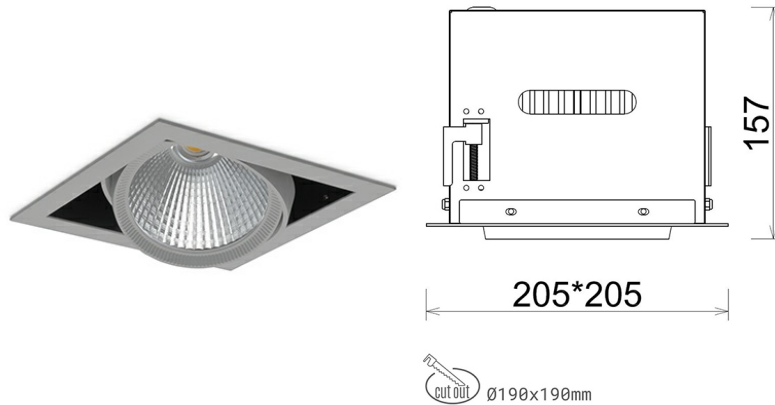

## DOWNLIGHT CYGNUS Z1 930 25W 60° GREY HI EFFICIENT ON/OFF

Article number: N214-K0001-BB930-H8-H60-ZC02\_650-S6-###

LED	COB
Light colour	3000 [K] HI EFFICIENT
CRI	90
Led chip flux	4084 [lm]
Luminous flux	3267 [lm]
System power	25 [W]
Luminaire Efficiency	131 [lm/W]
Beam angle	60°
Controller	ON/OFF
MacAdam	3 SDCM

### Downlight LED

LED downlight for drop ceiling installation. Aluminium housing. Available in white and black. Any RAL palette colour available on enquiry. Housing enables adjustment in two axis planes. Glass cover included. Reflector beams available: 15°, 30°, 45° and 60°. Maximum power is 37W

### LUMINAIRE

Weight	2,05 [kg]
Protection rating IP , IK , class	IP 20, IK 3,
Luminaire colour	GREY
Cover	Glass
Operating voltage	220-240V 50-60Hz

Note: All data are typical values. Tolerance of measurements +/-10% System features may change with product improvements due to technical advances.