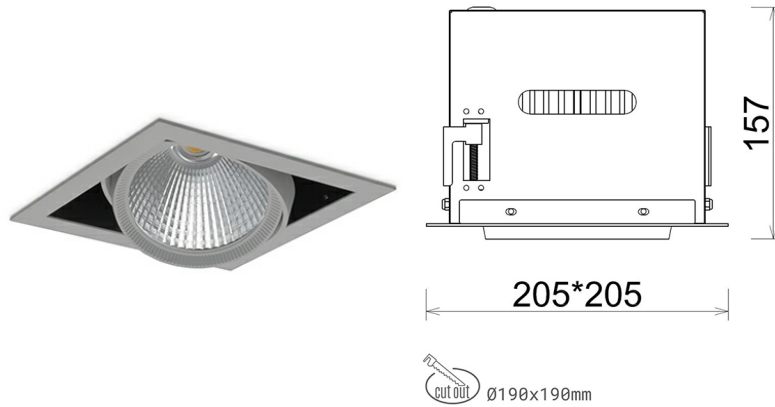

DOWNLIGHT CYGNUS Z1 930 31W 30° GREY HI EFFICIENT ON/OFF

Article number: N214-K0001-BB930-H8-H30-ZC03_800-S6-###

LED	COB
Light colour	3000 [K] HI EFFICIENT
CRI	90
Led chip flux	4956 [lm]
Luminous flux	3964 [lm]
System power	31 [W]
Luminaire Efficiency	128 [lm/W]
Beam angle	30°
Controller	ON/OFF
MacAdam	3 SDCM

Downlight LED

LED downlight for drop ceiling installation. Aluminium housing. Available in white and black. Any RAL palette colour available on enquiry. Housing enables adjustment in two axis planes. Glass cover included. Reflector beams available: 15°, 30°, 45° and 60°. Maximum power is 37W

LUMINAIRE

Weight	2,05 [kg]
Protection rating IP , IK , class	IP 20, IK 3,
Luminaire colour	GREY
Cover	Glass
Operating voltage	220-240V 50-60Hz

Note: All data are typical values. Tolerance of measurements +/-10% System features may change with product improvements due to technical advances.