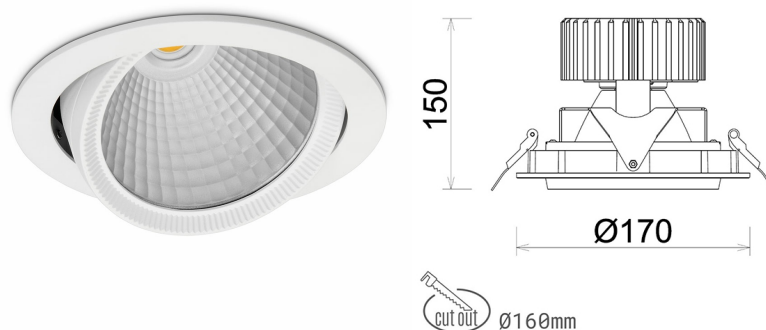

DOWNLIGHT HEKTOR 2 930 35W 15° WHITE CRI97 ON/OFF

LED	COB
Light colour	3000 [K] CRI97
CRI	90
Led chip flux	3735 [lm]
Luminous flux	2988 [lm]
System power	35 [W]
Luminaire Efficiency	85 [lm/W]
Beam angle	15°
Controller	ON/OFF
MacAdam	3 SDCM

Downlight LED

LED downlight for drop ceiling installation. Aluminium housing. Available in white, black and grey. Any RAL palette colour available on enquiry. Housing enables adjustment in two axis planes. Glass cover included. Reflector beams available: 15°, 30°, 45° and 60°. Maximum power is 37W

LUMINAIRE

Weight	1,1 [kg]
Protection rating IP , IK , class	IP 20, IK 3,
Luminaire colour	WHITE
Cover	Glass
Operating voltage	220-240V 50-60Hz

Note: All data are typical values. Tolerance of measurements +/-10% System features may change with product improvements due to technical advances.

OPTIONS

RAL colours on inquiry, honeycomb louver on inquiry , Casambi on inquiry, DALI on inquiry, Phase-cut dimming on inquiry.

Generated: 16.07.2024

+48 32 388 80 00

www.cora.pl
cora@cora.pl

Street: Ignatza Hakuby 18
41-914 Bytom, Polska