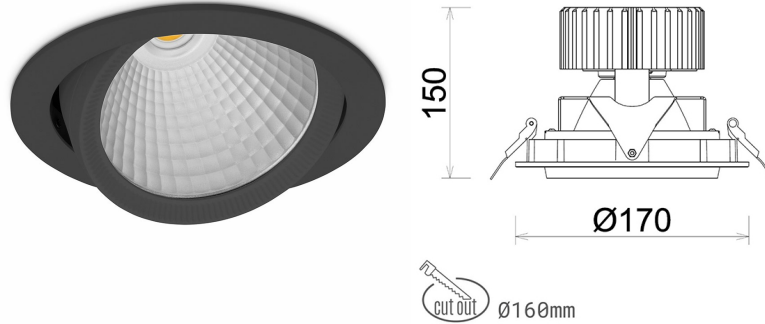

DOWNLIGHT HEKTOR 2 825 37W 30° BLACK BREAD ON/OFF

LED	COB
Light colour	2500 [K] BREAD
CRI	80
Led chip flux	4299 [lm]
Luminous flux	3439 [lm]
System power	37 [W]
Luminaire Efficiency	93 [lm/W]
Beam angle	30°
Controller	ON/OFF
MacAdam	3 SDCM

Downlight LED

LED downlight for drop ceiling installation. Aluminium housing. Available in white, black and grey. Any RAL palette colour available on enquiry. Housing enables adjustment in two axis planes. Glass cover included. Reflector beams available: 15°, 30°, 45° and 60°. Maximum power is 37W

LUMINAIRE

Weight	1,1 [kg]
Protection rating IP , IK , class	IP 20, IK 3,
Luminaire colour	WHITE
Cover	Glass
Operating voltage	220-240V 50-60Hz

Note: All data are typical values. Tolerance of measurements +/-10% System features may change with product improvements due to technical advances.

OPTIONS

RAL colours on inquiry, honeycomb louver on inquiry , Casambi on inquiry, DALI on inquiry, Phase-cut dimming on inquiry.

Generated: 17.09.2024

+48 32 388 80 00

www.cora.pl
cora@cora.pl

Street: Ignatza Hakuby 18
41-914 Bytom, Polska