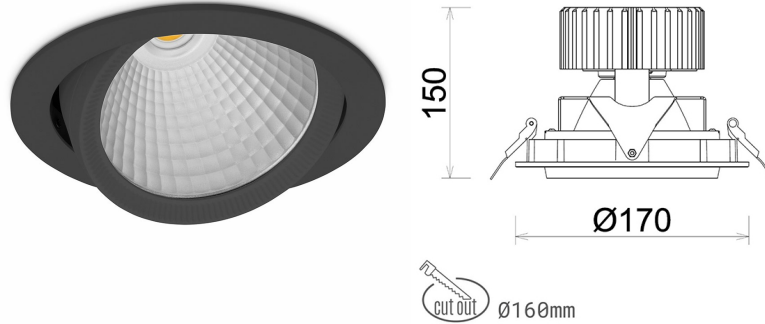

DOWNLIGHT HEKTOR 2 825 25W 30° BLACK BREAD ON/OFF

LED	COB
Light colour	2500 [K] BREAD
CRI	80
Led chip flux	3042 [lm]
Luminous flux	2433 [lm]
System power	25 [W]
Luminaire Efficiency	97 [lm/W]
Beam angle	30°
Controller	ON/OFF
MacAdam	3 SDCM

Downlight LED

LED downlight for drop ceiling installation. Aluminium housing. Available in white, black and grey. Any RAL palette colour available on enquiry. Housing enables adjustment in two axis planes. Glass cover included. Reflector beams available: 15°, 30°, 45° and 60°. Maximum power is 37W

LUMINAIRE

Weight	1,1 [kg]
Protection rating IP , IK , class	IP 20, IK 3,
Luminaire colour	BLACK
Cover	Glass
Operating voltage	220-240V 50-60Hz

Note: All data are typical values. Tolerance of measurements +/-10% System features may change with product improvements due to technical advances.

OPTIONS

RAL colours on inquiry, honeycomb louver on inquiry , Casambi on inquiry, DALI on inquiry, Phase-cut dimming on inquiry.

Generated: 16.07.2024

+48 32 388 80 00

www.cora.pl
cora@cora.pl

Street: Ignatza Hakuby 18
41-914 Bytom, Polska