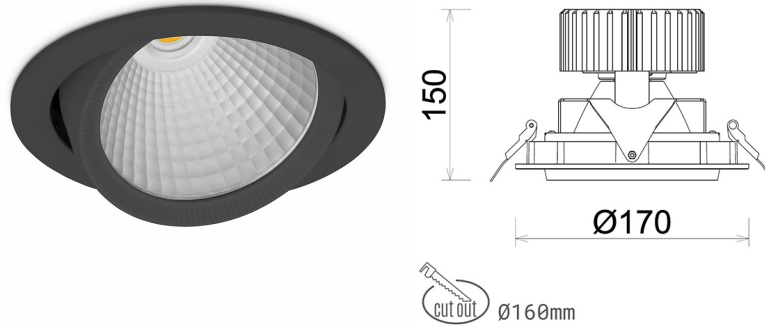

DOWNLIGHT HEKTOR 2 825 37W 15° BLACK BREAD ON/OFF

Article number: N213-K0002-VF825-H8-H15-ZC03_950-S6-###

LED	COB
Light colour	2500 [K] BREAD
CRI	80
Led chip flux	4299 [lm]
Luminous flux	3439 [lm]
System power	37 [W]
Luminaire Efficiency	93 [lm/W]
Beam angle	15°
Controller	ON/OFF
MacAdam	3 SDCM

Downlight LED

LED downlight for drop ceiling installation. Aluminium housing. Available in white, black and grey. Any RAL palette colour available on enquiry. Housing enables adjustment in two axis planes. Glass cover included. Reflector beams available: 15°, 30°, 45° and 60°. Maximum power is 37W

LUMINAIRE

Weight	1,1 [kg]
Protection rating IP , IK , class	IP 20, IK 3,
Luminaire colour	BLACK
Cover	Glass
Operating voltage	220-240V 50-60Hz

Note: All data are typical values. Tolerance of measurements +/-10% System features may change with product improvements due to technical advances.