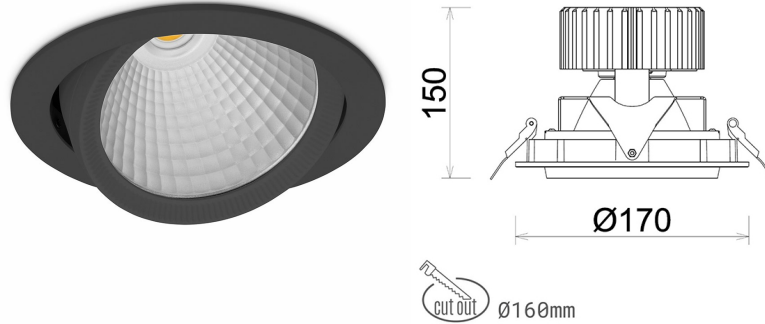

DOWNLIGHT HEKTOR 2 820 23W 45° BLACK MEAT PINK ON/OFF

LED	COB
Light colour	2000 [K] MEAT PINK
CRI	80
Led chip flux	2013 [lm]
Luminous flux	1610 [lm]
System power	23 [W]
Luminaire Efficiency	70 [lm/W]
Beam angle	45°
Controller	ON/OFF
MacAdam	3 SDCM

Downlight LED

LED downlight for drop ceiling installation. Aluminium housing. Available in white, black and grey. Any RAL palette colour available on enquiry. Housing enables adjustment in two axis planes. Glass cover included. Reflector beams available: 15°, 30°, 45° and 60°. Maximum power is 37W

LUMINAIRE

Weight	1,1 [kg]
Protection rating IP , IK , class	IP 20, IK 3,
Luminaire colour	BLACK
Cover	Glass
Operating voltage	220-240V 50-60Hz

Note: All data are typical values. Tolerance of measurements +/-10% System features may change with product improvements due to technical advances.

OPTIONS

RAL colours on inquiry, honeycomb louver on inquiry , Casambi on inquiry, DALI on inquiry, Phase-cut dimming on inquiry.

Generated: 16.07.2024

+48 32 388 80 00

www.cora.pl
cora@cora.pl

Street: Ignatza Hakuby 18
41-914 Bytom, Polska