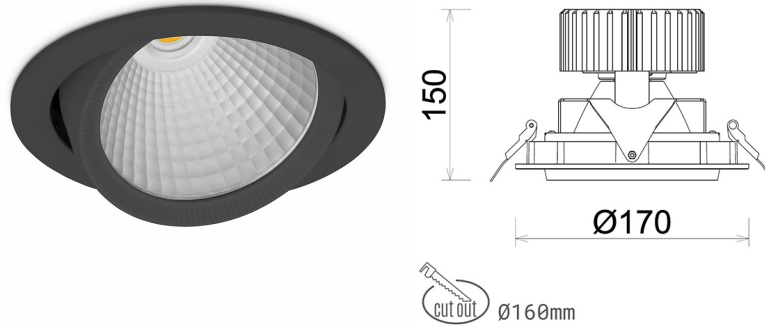

DOWNLIGHT HEKTOR 2 927 23W 15° BLACK | ON/OFF

Article number: N213-K0002-RF927-H8-H15-ZC02_600-S6-###

LED	COB
Light colour	2700 [K]
CRI	80
Led chip flux	2667 [lm]
Luminous flux	2133 [lm]
System power	23 [W]
Luminaire Efficiency	93 [lm/W]
Beam angle	15°
Controller	ON/OFF
MacAdam	3 SDCM

Downlight LED

LED downlight for drop ceiling installation. Aluminium housing. Available in white, black and grey. Any RAL palette colour available on enquiry. Housing enables adjustment in two axis planes. Glass cover included. Reflector beams available: 15°, 30°, 45° and 60°. Maximum power is 37W

LUMINAIRE

Weight	1,1 [kg]
Protection rating IP , IK , class	IP 20, IK 3,
Luminaire colour	WHITE
Cover	Glass
Operating voltage	220-240V 50-60Hz

Note: All data are typical values. Tolerance of measurements +/-10% System features may change with product improvements due to technical advances.