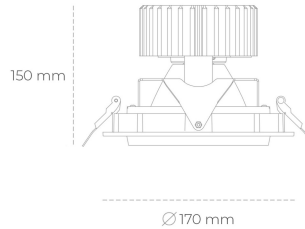

DOWNLIGHT HEKTOR 2 850 31W 60° BLACK | ON/OFF

Article number: N213-K0002-RF850-H8-H60-ZC03_800-S6-###

| | |
|----------------------|------------|
| LED | COB |
| Light colour | 5000 [K] |
| CRI | 80 |
| Led chip flux | 4633 [lm] |
| Luminous flux | 3706 [lm] |
| System power | 31 [W] |
| Luminaire Efficiency | 120 [lm/W] |
| Beam angle | 60° |
| Controller | ON/OFF |
| MacAdam | 3 SDCM |

Downlight LED

LED downlight for drop ceiling installation. Aluminium housing. Available in white, black and grey. Any RAL palette colour available on enquiry. Housing enables adjustment in two axis planes. Glass cover included. Reflector beams available: 15°, 30°, 45° and 60°. Maximum power is 37W

LUMINAIRE

| | |
|-----------------------------------|------------------|
| Weight | 1.1 [kg] |
| Protection rating IP , IK , class | IP 20, IK 3, |
| Luminaire colour | BLACK |
| Cover | Glass |
| Operating voltage | 220-240V 50-60Hz |