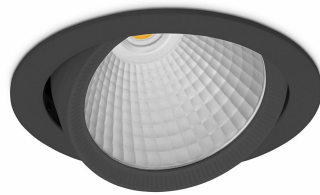

DOWNLIGHT HEKTOR 2 850 31W 60° BLACK | ON/OFF

Article number: N213-K0002-RF850-H8-H60-ZC03_800-S6-###

| | |
|----------------------|------------|
| LED | COB |
| Light colour | 5000 [K] |
| CRI | 80 |
| Led chip flux | 4633 [lm] |
| Luminous flux | 3706 [lm] |
| System power | 31 [W] |
| Luminaire Efficiency | 120 [lm/W] |
| Beam angle | 60° |
| Controller | ON/OFF |
| MacAdam | 3 SDCM |

Downlight LED

LED downlight for drop ceiling installation. Aluminium housing. Available in white, black and grey. Any RAL palette colour available on enquiry. Housing enables adjustment in two axis planes. Glass cover included. Reflector beams available: 15°, 30°, 45° and 60°. Maximum power is 37W

LUMINAIRE

| | |
|-----------------------------------|------------------|
| Weight | 1.1 [kg] |
| Protection rating IP , IK , class | IP 20, IK 3, |
| Luminaire colour | BLACK |
| Cover | Glass |
| Operating voltage | 220-240V 50-60Hz |