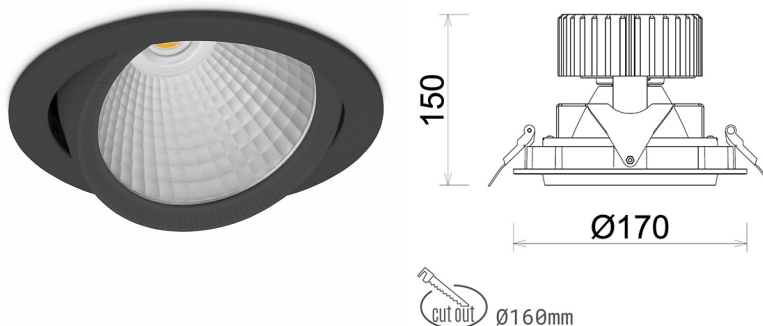

DOWNLIGHT HEKTOR 2 840 31W 60° BLACK | ON/OFF

LED	COB
Light colour	4000 [K] |
CRI	80
Led chip flux	4542 [lm]
Luminous flux	3633 [lm]
System power	31 [W]
Luminaire Efficiency	117 [lm/W]
Beam angle	60°
Controller	ON/OFF
MacAdam	3 SDCM

Downlight LED

LED downlight for drop ceiling installation. Aluminium housing. Available in white, black and grey. Any RAL palette colour available on enquiry. Housing enables adjustment in two axis planes. Glass cover included. Reflector beams available: 15°, 30°, 45° and 60°. Maximum power is 37W

LUMINAIRE

Weight	1,1 [kg]
Protection rating IP , IK , class	IP 20, IK 3,
Luminaire colour	BLACK
Cover	Glass
Operating voltage	220-240V 50-60Hz

Note: All data are typical values. Tolerance of measurements +/-10% System features may change with product improvements due to technical advances.

OPTIONS

RAL colours on inquiry, honeycomb louver on inquiry , Casambi on inquiry, DALI on inquiry, Phase-cut dimming on inquiry.

Generated: 16.07.2024

+48 32 388 80 00

www.cora.pl
cora@cora.pl

Street: Ignatza Hakuby 18
41-914 Bytom, Polska