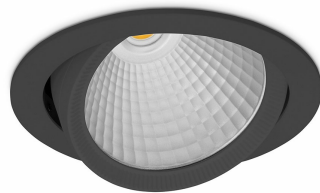

# DOWNLIGHT HEKTOR 2 840 10W 15° BLACK | ON/OFF

Article number: N213-K0002-RF840-H8-H15-ZC01\_250-S6-###

LED	COB
Light colour	4000 [K]
CRI	80
Led chip flux	1419 [lm]
Luminous flux	1135 [lm]
System power	10 [W]
Luminaire Efficiency	114 [lm/W]
Beam angle	15°
Controller	ON/OFF
MacAdam	3 SDCM

### Downlight LED

LED downlight for drop ceiling installation. Aluminium housing. Available in white, black and grey. Any RAL palette colour available on enquiry. Housing enables adjustment in two axis planes. Glass cover included. Reflector beams available: 15°, 30°, 45° and 60°. Maximum power is 37W

### LUMINAIRE

Weight	1.1 [kg]
Protection rating IP , IK , class	IP 20, IK 3,
Luminaire colour	BLACK
Cover	Glass
Operating voltage	220-240V 50-60Hz

Note: All data are typical values. Tolerance of measurements +/-10%  
System features may change with product improvements due to technical advances.