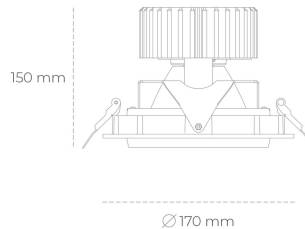

# DOWNLIGHT HEKTOR 2 840 10W 15° BLACK | ON/OFF

Article number: N213-K0002-RF840-H8-H15-ZC01\_250-S6-###

LED	COB
Light colour	4000 [K]
CRI	80
Led chip flux	1419 [lm]
Luminous flux	1135 [lm]
System power	10 [W]
Luminaire Efficiency	114 [lm/W]
Beam angle	15°
Controller	ON/OFF
MacAdam	3 SDCM

### Downlight LED

LED downlight for drop ceiling installation. Aluminium housing. Available in white, black and grey. Any RAL palette colour available on enquiry. Housing enables adjustment in two axis planes. Glass cover included. Reflector beams available: 15°, 30°, 45° and 60°. Maximum power is 37W

### LUMINAIRE

Weight	1.1 [kg]
Protection rating IP , IK , class	IP 20, IK 3,
Luminaire colour	BLACK
Cover	Glass
Operating voltage	220-240V 50-60Hz

Note: All data are typical values. Tolerance of measurements +/-10%  
System features may change with product improvements due to technical advances.