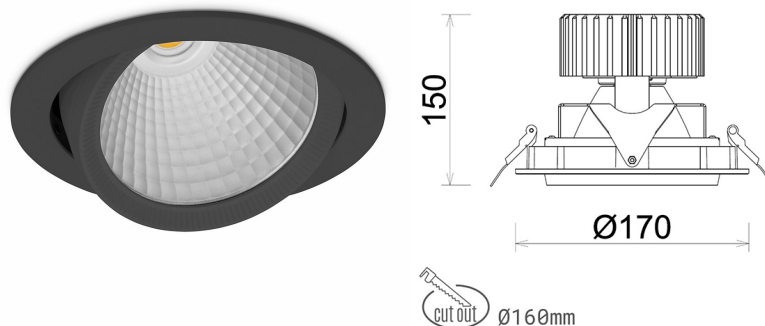

DOWNLIGHT HEKTOR 2 835 27W 60° BLACK | ON/OFF

LED	COB
Light colour	3500 [K] |
CRI	80
Led chip flux	3896 [lm]
Luminous flux	3116 [lm]
System power	27 [W]
Luminaire Efficiency	115 [lm/W]
Beam angle	60°
Controller	ON/OFF
MacAdam	3 SDCM

Downlight LED

LED downlight for drop ceiling installation. Aluminium housing. Available in white, black and grey. Any RAL palette colour available on enquiry. Housing enables adjustment in two axis planes. Glass cover included. Reflector beams available: 15°, 30°, 45° and 60°. Maximum power is 37W

LUMINAIRE

Weight	1,1 [kg]
Protection rating IP , IK , class	IP 20, IK 3,
Luminaire colour	WHITE
Cover	Glass
Operating voltage	220-240V 50-60Hz

Note: All data are typical values. Tolerance of measurements +/-10% System features may change with product improvements due to technical advances.

OPTIONS

RAL colours on inquiry, honeycomb louver on inquiry , Casambi on inquiry, DALI on inquiry, Phase-cut dimming on inquiry.

Generated: 17.09.2024

+48 32 388 80 00

www.corra.pl
cora@corra.pl

Street: Ignatza Hakuby 18
41-914 Bytom, Polska