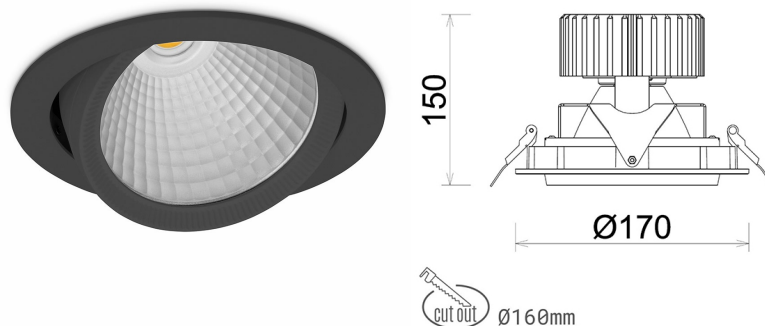

DOWNLIGHT HEKTOR 2 835 31W 30° BLACK | ON/OFF

LED	COB
Light colour	3500 [K] |
CRI	80
Led chip flux	4453 [lm]
Luminous flux	3562 [lm]
System power	31 [W]
Luminaire Efficiency	115 [lm/W]
Beam angle	30°
Controller	ON/OFF
MacAdam	3 SDCM

Downlight LED

LED downlight for drop ceiling installation. Aluminium housing. Available in white, black and grey. Any RAL palette colour available on enquiry. Housing enables adjustment in two axis planes. Glass cover included. Reflector beams available: 15°, 30°, 45° and 60°. Maximum power is 37W

LUMINAIRE

Weight	1,1 [kg]
Protection rating IP , IK , class	IP 20, IK 3,
Luminaire colour	BLACK
Cover	Glass
Operating voltage	220-240V 50-60Hz

Note: All data are typical values. Tolerance of measurements +/-10% System features may change with product improvements due to technical advances.

OPTIONS

RAL colours on inquiry, honeycomb louver on inquiry , Casambi on inquiry, DALI on inquiry, Phase-cut dimming on inquiry.

Generated: 16.07.2024

+48 32 388 80 00

www.cora.pl
cora@cora.pl

Street: Ignatza Hakuby 18
41-914 Bytom, Polska