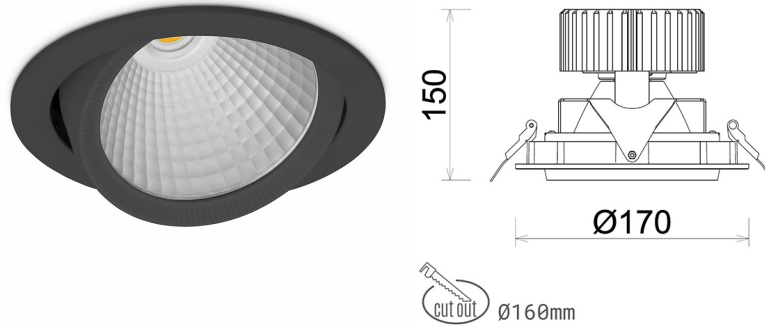

## DOWNLIGHT HEKTOR 2 835 21W 30° BLACK | ON/OFF

Article number: N213-K0002-RF835-H8-H30-ZC02\_550-S6-###

LED	COB
Light colour	3500 [K]
CRI	80
Led chip flux	3061 [lm]
Luminous flux	2448 [lm]
System power	21 [W]
Luminaire Efficiency	117 [lm/W]
Beam angle	30°
Controller	ON/OFF
MacAdam	3 SDCM

### Downlight LED

LED downlight for drop ceiling installation. Aluminium housing. Available in white, black and grey. Any RAL palette colour available on enquiry. Housing enables adjustment in two axis planes. Glass cover included. Reflector beams available: 15°, 30°, 45° and 60°. Maximum power is 37W

### LUMINAIRE

Weight	1,1 [kg]
Protection rating IP , IK , class	IP 20, IK 3,
Luminaire colour	BLACK
Cover	Glass
Operating voltage	220-240V 50-60Hz

Note: All data are typical values. Tolerance of measurements +/-10% System features may change with product improvements due to technical advances.