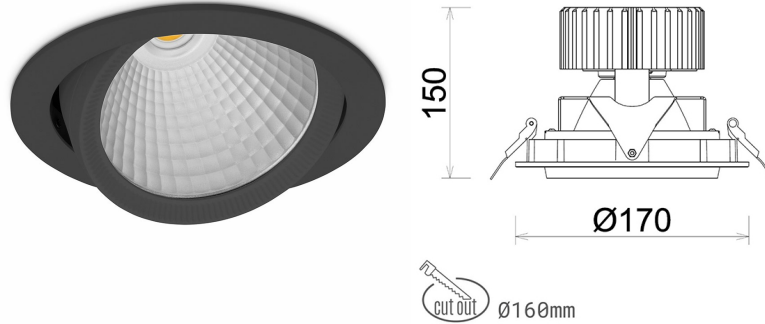

DOWNLIGHT HEKTOR 2 830 27W 30° BLACK | ON/OFF

LED	COB
Light colour	3000 [K] |
CRI	80
Led chip flux	3811 [lm]
Luminous flux	3048 [lm]
System power	27 [W]
Luminaire Efficiency	113 [lm/W]
Beam angle	30°
Controller	ON/OFF
MacAdam	3 SDCM

Downlight LED

LED downlight for drop ceiling installation. Aluminium housing. Available in white, black and grey. Any RAL palette colour available on enquiry. Housing enables adjustment in two axis planes. Glass cover included. Reflector beams available: 15°, 30°, 45° and 60°. Maximum power is 37W

LUMINAIRE

Weight	1,1 [kg]
Protection rating IP , IK , class	IP 20, IK 3,
Luminaire colour	BLACK
Cover	Glass
Operating voltage	220-240V 50-60Hz

Note: All data are typical values. Tolerance of measurements +/-10% System features may change with product improvements due to technical advances.

OPTIONS

RAL colours on inquiry, honeycomb louver on inquiry , Casambi on inquiry, DALI on inquiry, Phase-cut dimming on inquiry.

Generated: 16.07.2024

+48 32 388 80 00

www.cora.pl
cora@cora.pl

Street: Ignatza Hakuby 18
41-914 Bytom, Polska