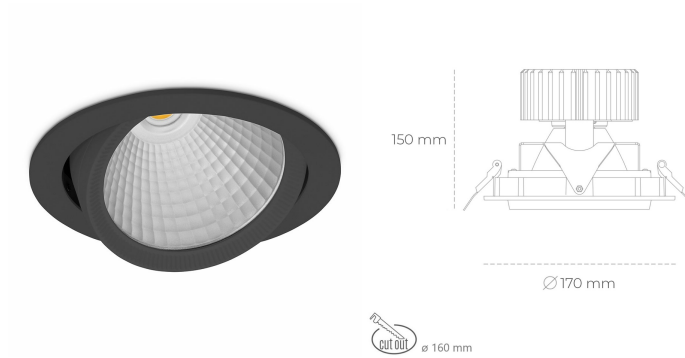

DOWNLIGHT HEKTOR 2 930 11W 30° BLACK PREMIUM COLOR ON/OFF

Article number: N213-K0002-PC930-HA-H30-ZC01_250-S6-###

LED	COB
Light colour	3000 [K] PREMIUM COLOR
CRI	90
Led chip flux	1145 [lm]
Luminous flux	916 [lm]
System power	11 [W]
Luminaire Efficiency	83 [lm/W]
Beam angle	30°
Controller	ON/OFF
MacAdam	3 SDCM

Downlight LED

LED downlight for drop ceiling installation. Aluminium housing. Available in white, black and grey. Any RAL palette colour available on enquiry. Housing enables adjustment in two axis planes. Glass cover included. Reflector beams available: 15°, 30°, 45° and 60°. Maximum power is 37W

LUMINAIRE

Weight	1.1 [kg]
Protection rating IP , IK , class	IP 20, IK 3,
Luminaire colour	BLACK
Cover	Glass
Operating voltage	220-240V 50-60Hz

Note: All data are typical values. Tolerance of measurements +/-10%. System features may change with product improvements due to technical advances.