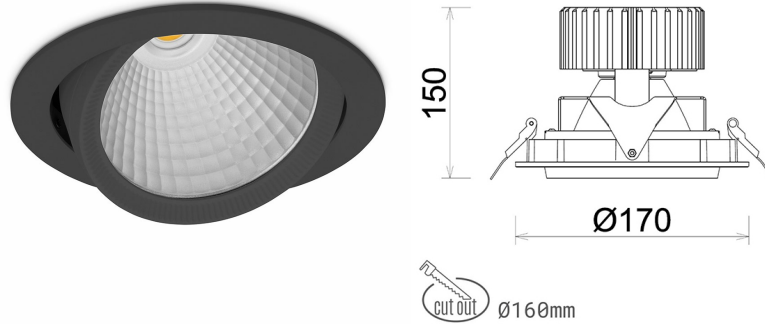

DOWNLIGHT HEKTOR 2 930 31W 45° BLACK CRI97 ON/OFF

LED	COB
Light colour	3000 [K] CRI97
CRI	90
Led chip flux	3368 [lm]
Luminous flux	2694 [lm]
System power	31 [W]
Luminaire Efficiency	87 [lm/W]
Beam angle	45°
Controller	ON/OFF
MacAdam	3 SDCM

Downlight LED

LED downlight for drop ceiling installation. Aluminium housing. Available in white, black and grey. Any RAL palette colour available on enquiry. Housing enables adjustment in two axis planes. Glass cover included. Reflector beams available: 15°, 30°, 45° and 60°. Maximum power is 37W

LUMINAIRE

Weight	1,1 [kg]
Protection rating IP , IK , class	IP 20, IK 3,
Luminaire colour	BLACK
Cover	Glass
Operating voltage	220-240V 50-60Hz

Note: All data are typical values. Tolerance of measurements +/-10% System features may change with product improvements due to technical advances.

OPTIONS

RAL colours on inquiry, honeycomb louver on inquiry , Casambi on inquiry, DALI on inquiry, Phase-cut dimming on inquiry.

Generated: 16.07.2024

+48 32 388 80 00

www.cora.pl
cora@cora.pl

Street: Ignatza Hakuby 18
41-914 Bytom, Polska