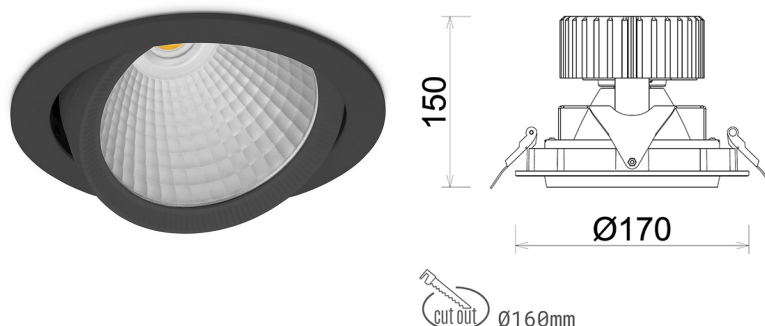

DOWNLIGHT HEKTOR 2 935 11W 45° BLACK PREMIUM WHITE ON/OFF

Article number: N213-K0002-HE935-HA-H45-ZC01_250-S6-###

| | |
|----------------------|------------------------|
| LED | COB |
| Light colour | 3500 [K] PREMIUM WHITE |
| CRI | 90 |
| Led chip flux | 1545 [lm] |
| Luminous flux | 1236 [lm] |
| System power | 11 [W] |
| Luminaire Efficiency | 112 [lm/W] |
| Beam angle | 45° |
| Controller | ON/OFF |
| MacAdam | 3 SDCM |

Downlight LED

LED downlight for drop ceiling installation. Aluminium housing. Available in white, black and grey. Any RAL palette colour available on enquiry. Housing enables adjustment in two axis planes. Glass cover included. Reflector beams available: 15°, 30°, 45° and 60°. Maximum power is 37W

LUMINAIRE

| | |
|-----------------------------------|------------------|
| Weight | 1,1 [kg] |
| Protection rating IP , IK , class | IP 20, IK 3, |
| Luminaire colour | BLACK |
| Cover | Glass |
| Operating voltage | 220-240V 50-60Hz |