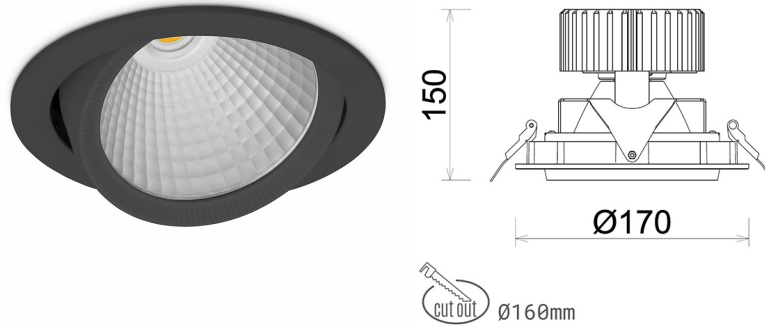

DOWNLIGHT HEKTOR 2 957 25W 45° BLACK SPECIAL ON/OFF

Article number: N213-K0002-CC957-H8-H45-ZC02_650-S6-###

LED	COB
Light colour	5700 [K] SPECIAL
CRI	90
Led chip flux	3255 [lm]
Luminous flux	2604 [lm]
System power	25 [W]
Luminaire Efficiency	104 [lm/W]
Beam angle	45°
Controller	ON/OFF
MacAdam	3 SDCM

Downlight LED

LED downlight for drop ceiling installation. Aluminium housing. Available in white, black and grey. Any RAL palette colour available on enquiry. Housing enables adjustment in two axis planes. Glass cover included. Reflector beams available: 15°, 30°, 45° and 60°. Maximum power is 37W

LUMINAIRE

Weight	1,1 [kg]
Protection rating IP , IK , class	IP 20, IK 3,
Luminaire colour	BLACK
Cover	Glass
Operating voltage	220-240V 50-60Hz

Note: All data are typical values. Tolerance of measurements +/-10% System features may change with product improvements due to technical advances.