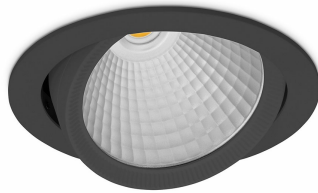

DOWNLIGHT HEKTOR 2 942 35W 60° BLACK MEAT WHITE ON/OFF

Article number: N213-K0002-CC942-H8-H60-ZC03_900-S6-###

LED	COB
Light colour	4200 [K] MEAT WHITE
CRI	90
Led chip flux	3375 [lm]
Luminous flux	2700 [lm]
System power	35 [W]
Luminaire Efficiency	77 [lm/W]
Beam angle	60°
Controller	ON/OFF
MacAdam	3 SDCM

Downlight LED

LED downlight for drop ceiling installation. Aluminium housing. Available in white, black and grey. Any RAL palette colour available on enquiry. Housing enables adjustment in two axis planes. Glass cover included. Reflector beams available: 15°, 30°, 45° and 60°. Maximum power is 37W

LUMINAIRE

Weight	1.1 [kg]
Protection rating IP , IK , class	IP 20, IK 3,
Luminaire colour	BLACK
Cover	Glass
Operating voltage	220-240V 50-60Hz

Note: All data are typical values. Tolerance of measurements +/-10% System features may change with product improvements due to technical advances.