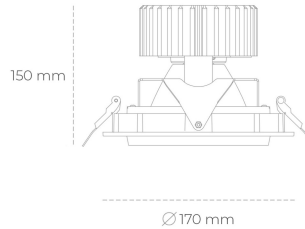

DOWNLIGHT HEKTOR 2 942 35W 60° BLACK MEAT WHITE ON/OFF

Article number: N213-K0002-CC942-H8-H60-ZC03_900-S6-###

LED	COB
Light colour	4200 [K] MEAT WHITE
CRI	90
Led chip flux	3375 [lm]
Luminous flux	2700 [lm]
System power	35 [W]
Luminaire Efficiency	77 [lm/W]
Beam angle	60°
Controller	ON/OFF
MacAdam	3 SDCM

Downlight LED

LED downlight for drop ceiling installation. Aluminium housing. Available in white, black and grey. Any RAL palette colour available on enquiry. Housing enables adjustment in two axis planes. Glass cover included. Reflector beams available: 15°, 30°, 45° and 60°. Maximum power is 37W

LUMINAIRE

Weight	1.1 [kg]
Protection rating IP , IK , class	IP 20, IK 3,
Luminaire colour	BLACK
Cover	Glass
Operating voltage	220-240V 50-60Hz

Note: All data are typical values. Tolerance of measurements +/-10% System features may change with product improvements due to technical advances.