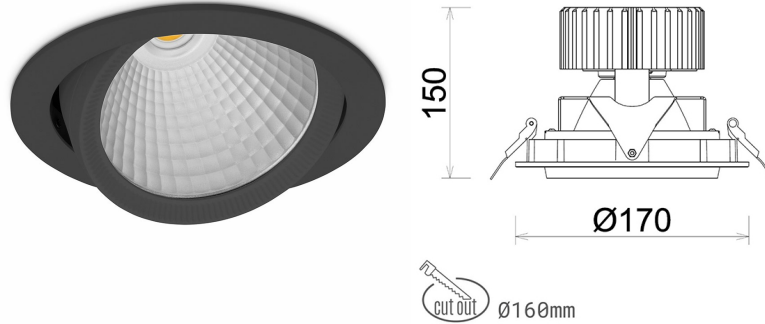

DOWNLIGHT HEKTOR 2 935 27W 60° BLACK HI EFFICIENT ON/OFF

LED	COB
Light colour	3500 [K] HI EFFICIENT
CRI	90
Led chip flux	4181 [lm]
Luminous flux	3344 [lm]
System power	27 [W]
Luminaire Efficiency	124 [lm/W]
Beam angle	60°
Controller	ON/OFF
MacAdam	3 SDCM

Downlight LED

LED downlight for drop ceiling installation. Aluminium housing. Available in white, black and grey. Any RAL palette colour available on enquiry. Housing enables adjustment in two axis planes. Glass cover included. Reflector beams available: 15°, 30°, 45° and 60°. Maximum power is 37W

LUMINAIRE

Weight	1,1 [kg]
Protection rating IP , IK , class	IP 20, IK 3,
Luminaire colour	BLACK
Cover	Glass
Operating voltage	220-240V 50-60Hz

Note: All data are typical values. Tolerance of measurements +/-10% System features may change with product improvements due to technical advances.

OPTIONS

RAL colours on inquiry, honeycomb louver on inquiry , Casambi on inquiry, DALI on inquiry, Phase-cut dimming on inquiry.

Generated: 16.07.2024

+48 32 388 80 00

www.cora.pl
cora@cora.pl

Street: Ignatza Hakuby 18
41-914 Bytom, Polska