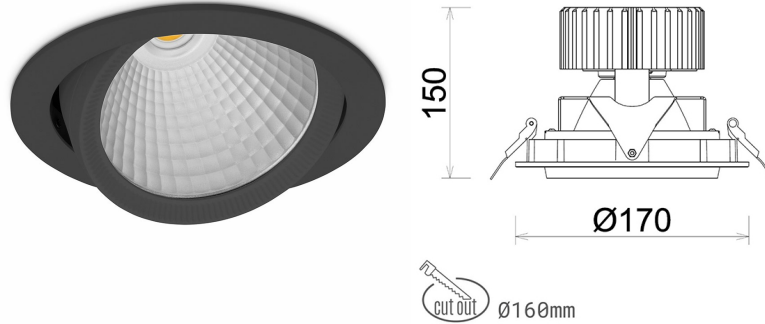

DOWNLIGHT HEKTOR 2 935 25W 45° BLACK HI EFFICIENT ON/OFF

LED	COB
Light colour	3500 [K] HI EFFICIENT
CRI	90
Led chip flux	3904 [lm]
Luminous flux	3123 [lm]
System power	25 [W]
Luminaire Efficiency	125 [lm/W]
Beam angle	45°
Controller	ON/OFF
MacAdam	3 SDCM

Downlight LED

LED downlight for drop ceiling installation. Aluminium housing. Available in white, black and grey. Any RAL palette colour available on enquiry. Housing enables adjustment in two axis planes. Glass cover included. Reflector beams available: 15°, 30°, 45° and 60°. Maximum power is 37W

LUMINAIRE

Weight	1,1 [kg]
Protection rating IP , IK , class	IP 20, IK 3,
Luminaire colour	BLACK
Cover	Glass
Operating voltage	220-240V 50-60Hz

Note: All data are typical values. Tolerance of measurements +/-10% System features may change with product improvements due to technical advances.

OPTIONS

RAL colours on inquiry, honeycomb louver on inquiry , Casambi on inquiry, DALI on inquiry, Phase-cut dimming on inquiry.

Generated: 16.07.2024

+48 32 388 80 00

www.cora.pl
cora@cora.pl

Street: Ignatza Hakuby 18
41-914 Bytom, Polska