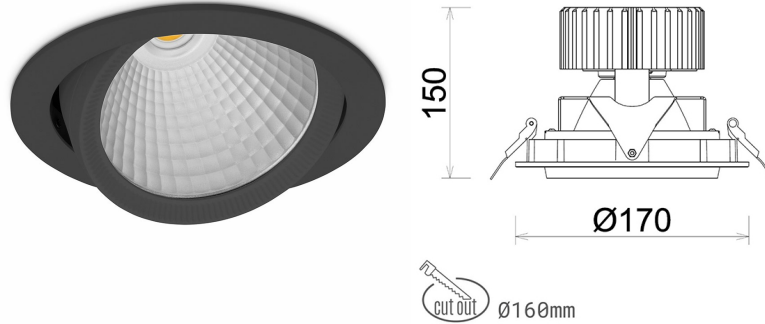

DOWNLIGHT HEKTOR 2 935 21W 45° BLACK HI EFFICIENT ON/OFF

LED	COB
Light colour	3500 [K] HI EFFICIENT
CRI	90
Led chip flux	3341 [lm]
Luminous flux	2672 [lm]
System power	21 [W]
Luminaire Efficiency	127 [lm/W]
Beam angle	45°
Controller	ON/OFF
MacAdam	3 SDCM

Downlight LED

LED downlight for drop ceiling installation. Aluminium housing. Available in white, black and grey. Any RAL palette colour available on enquiry. Housing enables adjustment in two axis planes. Glass cover included. Reflector beams available: 15°, 30°, 45° and 60°. Maximum power is 37W

LUMINAIRE

Weight	1,1 [kg]
Protection rating IP , IK , class	IP 20, IK 3,
Luminaire colour	BLACK
Cover	Glass
Operating voltage	220-240V 50-60Hz

Note: All data are typical values. Tolerance of measurements +/-10% System features may change with product improvements due to technical advances.

OPTIONS

RAL colours on inquiry, honeycomb louver on inquiry , Casambi on inquiry, DALI on inquiry, Phase-cut dimming on inquiry.

Generated: 16.07.2024

+48 32 388 80 00

www.cora.pl
cora@cora.pl

Street: Ignatza Hakuby 18
41-914 Bytom, Polska