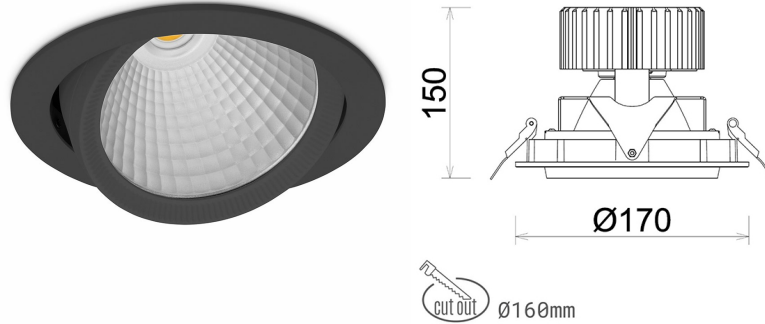

DOWNLIGHT HEKTOR 2 935 27W 30° BLACK HI EFFICIENT ON/OFF

LED	COB
Light colour	3500 [K] HI EFFICIENT
CRI	90
Led chip flux	4181 [lm]
Luminous flux	3344 [lm]
System power	27 [W]
Luminaire Efficiency	124 [lm/W]
Beam angle	30°
Controller	ON/OFF
MacAdam	3 SDCM

Downlight LED

LED downlight for drop ceiling installation. Aluminium housing. Available in white, black and grey. Any RAL palette colour available on enquiry. Housing enables adjustment in two axis planes. Glass cover included. Reflector beams available: 15°, 30°, 45° and 60°. Maximum power is 37W

LUMINAIRE

Weight	1,1 [kg]
Protection rating IP , IK , class	IP 20, IK 3,
Luminaire colour	BLACK
Cover	Glass
Operating voltage	220-240V 50-60Hz

Note: All data are typical values. Tolerance of measurements +/-10% System features may change with product improvements due to technical advances.

OPTIONS

RAL colours on inquiry, honeycomb louver on inquiry , Casambi on inquiry, DALI on inquiry, Phase-cut dimming on inquiry.

Generated: 16.07.2024

+48 32 388 80 00

www.cora.pl
cora@cora.pl

Street: Ignatza Hakuby 18
41-914 Bytom, Polska