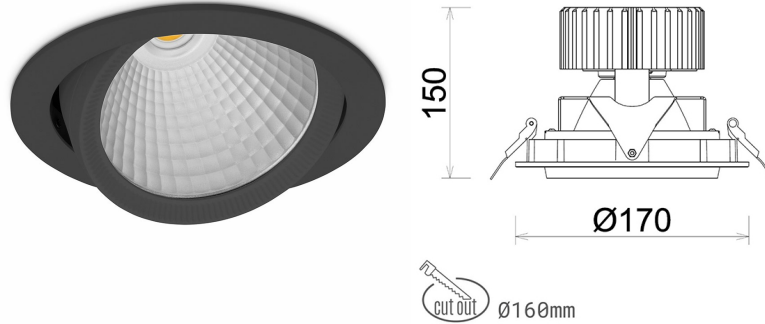

DOWNLIGHT HEKTOR 2 935 23W 15° BLACK HI EFFICIENT ON/OFF

LED	COB
Light colour	3500 [K] HI EFFICIENT
CRI	90
Led chip flux	3624 [lm]
Luminous flux	2899 [lm]
System power	23 [W]
Luminaire Efficiency	126 [lm/W]
Beam angle	15°
Controller	ON/OFF
MacAdam	3 SDCM

Downlight LED

LED downlight for drop ceiling installation. Aluminium housing. Available in white, black and grey. Any RAL palette colour available on enquiry. Housing enables adjustment in two axis planes. Glass cover included. Reflector beams available: 15°, 30°, 45° and 60°. Maximum power is 37W

LUMINAIRE

Weight	1,1 [kg]
Protection rating IP , IK , class	IP 20, IK 3,
Luminaire colour	BLACK
Cover	Glass
Operating voltage	220-240V 50-60Hz

Note: All data are typical values. Tolerance of measurements +/-10% System features may change with product improvements due to technical advances.

OPTIONS

RAL colours on inquiry, honeycomb louver on inquiry , Casambi on inquiry, DALI on inquiry, Phase-cut dimming on inquiry.

Generated: 16.07.2024

+48 32 388 80 00

www.cora.pl
cora@cora.pl

Street: Ignatza Hakuby 18
41-914 Bytom, Polska