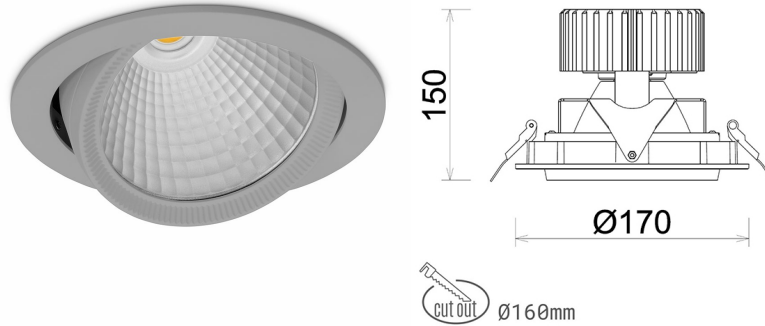

## DOWNLIGHT HEKTOR 2 825 19W 60° GREY BREAD ON/OFF

Article number: N213-K0001-VF825-H8-H60-ZC01\_500-S6-###

LED	COB
Light colour	2500 [K] BREAD
CRI	80
Led chip flux	2340 [lm]
Luminous flux	1872 [lm]
System power	19 [W]
Luminaire Efficiency	99 [lm/W]
Beam angle	60°
Controller	ON/OFF
MacAdam	3 SDCM

### Downlight LED

LED downlight for drop ceiling installation. Aluminium housing. Available in white, black and grey. Any RAL palette colour available on enquiry. Housing enables adjustment in two axis planes. Glass cover included. Reflector beams available: 15°, 30°, 45° and 60°. Maximum power is 37W

### LUMINAIRE

Weight	1,1 [kg]
Protection rating IP , IK , class	IP 20, IK 3,
Luminaire colour	GREY
Cover	Glass
Operating voltage	220-240V 50-60Hz

Note: All data are typical values. Tolerance of measurements +/-10% System features may change with product improvements due to technical advances.