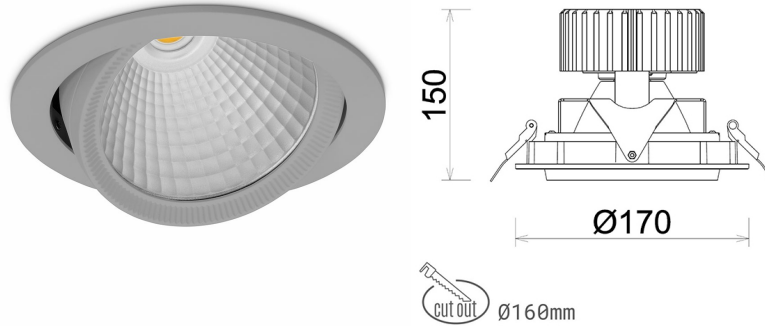

DOWNLIGHT HEKTOR 2 940 21W 30° GREY | ON/OFF

Article number: N213-K0001-RF940-H8-H30-ZC02_550-S6-###

LED	COB
Light colour	4000 [K]
CRI	90
Led chip flux	2658 [lm]
Luminous flux	2126 [lm]
System power	21 [W]
Luminaire Efficiency	101 [lm/W]
Beam angle	30°
Controller	ON/OFF
MacAdam	3 SDCM

Downlight LED

LED downlight for drop ceiling installation. Aluminium housing. Available in white, black and grey. Any RAL palette colour available on enquiry. Housing enables adjustment in two axis planes. Glass cover included. Reflector beams available: 15°, 30°, 45° and 60°. Maximum power is 37W

LUMINAIRE

Weight	1,1 [kg]
Protection rating IP , IK , class	IP 20, IK 3,
Luminaire colour	GREY
Cover	Glass
Operating voltage	220-240V 50-60Hz

Note: All data are typical values. Tolerance of measurements +/-10% System features may change with product improvements due to technical advances.