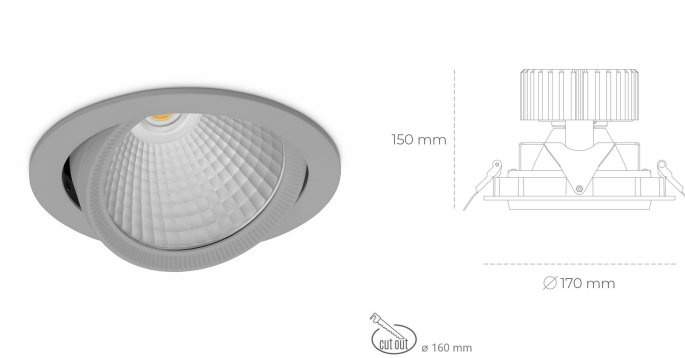

# DOWNLIGHT HEKTOR 2 850 27W 45° GREY | ON/OFF

Article number: N213-K0001-RF850-H8-H45-ZC02\_700-S6-###

LED	COB
Light colour	5000 [K]
CRI	80
Led chip flux	4053 [lm]
Luminous flux	3242 [lm]
System power	27 [W]
Luminaire Efficiency	120 [lm/W]
Beam angle	45°
Controller	ON/OFF
MacAdam	3 SDCM

### Downlight LED

LED downlight for drop ceiling installation. Aluminium housing. Available in white, black and grey. Any RAL palette colour available on enquiry. Housing enables adjustment in two axis planes. Glass cover included. Reflector beams available: 15°, 30°, 45° and 60°. Maximum power is 37W

### LUMINAIRE

Weight	1.1 [kg]
Protection rating IP , IK , class	IP 20, IK 3,
Luminaire colour	GREY
Cover	Glass
Operating voltage	220-240V 50-60Hz

Note: All data are typical values. Tolerance of measurements +/-10%  
System features may change with product improvements due to technical advances.