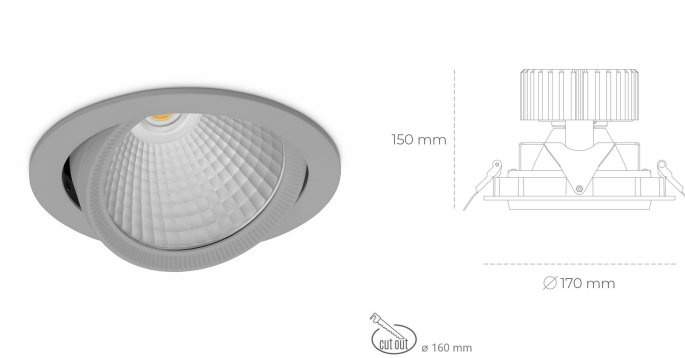

# DOWNLIGHT HEKTOR 2 840 37W 60° GREY | ON/OFF

Article number: N213-K0001-RF840-H8-H60-ZC03\_950-S6-###

LED	COB
Light colour	4000 [K]
CRI	80
Led chip flux	5394 [lm]
Luminous flux	4315 [lm]
System power	37 [W]
Luminaire Efficiency	117 [lm/W]
Beam angle	60°
Controller	ON/OFF
MacAdam	3 SDCM

### Downlight LED

LED downlight for drop ceiling installation. Aluminium housing. Available in white, black and grey. Any RAL palette colour available on enquiry. Housing enables adjustment in two axis planes. Glass cover included. Reflector beams available: 15°, 30°, 45° and 60°. Maximum power is 37W

### LUMINAIRE

Weight	1.1 [kg]
Protection rating IP , IK , class	IP 20, IK 3,
Luminaire colour	GREY
Cover	Glass
Operating voltage	220-240V 50-60Hz

Note: All data are typical values. Tolerance of measurements +/-10%  
System features may change with product improvements due to technical advances.