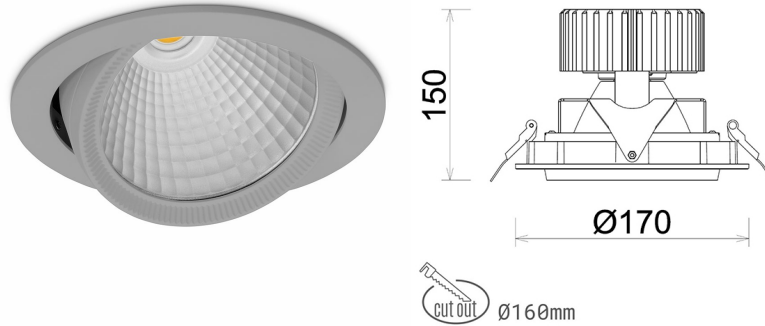

## DOWNLIGHT HEKTOR 2 840 27W 60° GREY | ON/OFF

Article number: N213-K0001-RF840-H8-H60-ZC02\_700-S6-###

LED	COB
Light colour	4000 [K]
CRI	80
Led chip flux	3974 [lm]
Luminous flux	3179 [lm]
System power	27 [W]
Luminaire Efficiency	118 [lm/W]
Beam angle	60°
Controller	ON/OFF
MacAdam	3 SDCM

### Downlight LED

LED downlight for drop ceiling installation. Aluminium housing. Available in white, black and grey. Any RAL palette colour available on enquiry. Housing enables adjustment in two axis planes. Glass cover included. Reflector beams available: 15°, 30°, 45° and 60°. Maximum power is 37W

### LUMINAIRE

Weight	1,1 [kg]
Protection rating IP , IK , class	IP 20, IK 3,
Luminaire colour	GREY
Cover	Glass
Operating voltage	220-240V 50-60Hz

Note: All data are typical values. Tolerance of measurements +/-10% System features may change with product improvements due to technical advances.