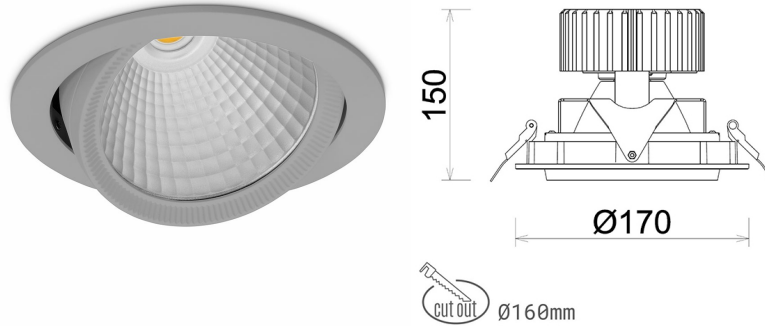

DOWNLIGHT HEKTOR 2 840 25W 45° GREY | ON/OFF

Article number: N213-K0001-RF840-H8-H45-ZC02_650-S6-###

LED	COB
Light colour	4000 [K]
CRI	80
Led chip flux	3690 [lm]
Luminous flux	2952 [lm]
System power	25 [W]
Luminaire Efficiency	118 [lm/W]
Beam angle	45°
Controller	ON/OFF
MacAdam	3 SDCM

Downlight LED

LED downlight for drop ceiling installation. Aluminium housing. Available in white, black and grey. Any RAL palette colour available on enquiry. Housing enables adjustment in two axis planes. Glass cover included. Reflector beams available: 15°, 30°, 45° and 60°. Maximum power is 37W

LUMINAIRE

Weight	1,1 [kg]
Protection rating IP , IK , class	IP 20, IK 3,
Luminaire colour	GREY
Cover	Glass
Operating voltage	220-240V 50-60Hz

Note: All data are typical values. Tolerance of measurements +/-10% System features may change with product improvements due to technical advances.