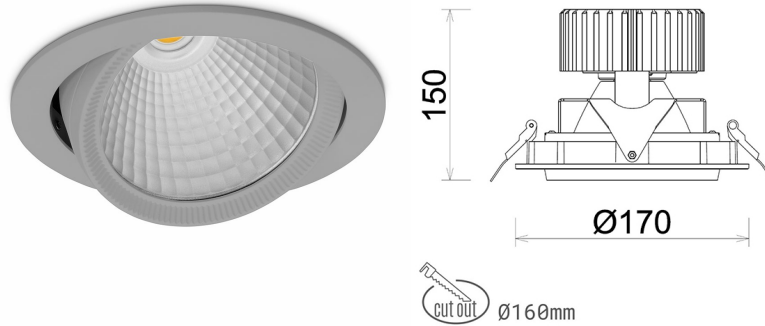

DOWNLIGHT HEKTOR 2 840 23W 15° GREY | ON/OFF

Article number: N213-K0001-RF840-H8-H15-ZC02_600-S6-###

LED	COB
Light colour	4000 [K]
CRI	80
Led chip flux	3407 [lm]
Luminous flux	2725 [lm]
System power	23 [W]
Luminaire Efficiency	118 [lm/W]
Beam angle	15°
Controller	ON/OFF
MacAdam	3 SDCM

Downlight LED

LED downlight for drop ceiling installation. Aluminium housing. Available in white, black and grey. Any RAL palette colour available on enquiry. Housing enables adjustment in two axis planes. Glass cover included. Reflector beams available: 15°, 30°, 45° and 60°. Maximum power is 37W

LUMINAIRE

Weight	1,1 [kg]
Protection rating IP , IK , class	IP 20, IK 3,
Luminaire colour	GREY
Cover	Glass
Operating voltage	220-240V 50-60Hz

Note: All data are typical values. Tolerance of measurements +/-10% System features may change with product improvements due to technical advances.