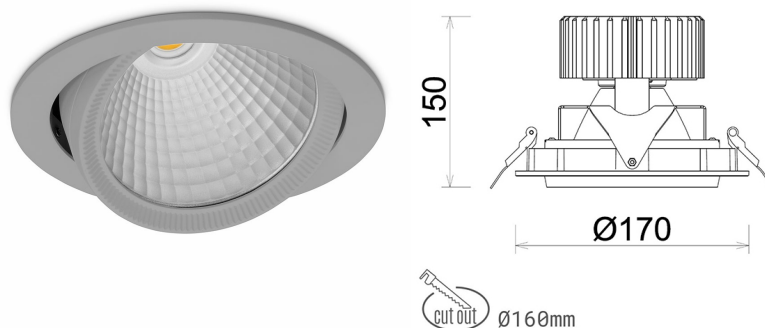

DOWNLIGHT HEKTOR 2 835 35W 60° GREY | ON/OFF

LED	COB
Light colour	3500 [K] |
CRI	80
Led chip flux	5010 [lm]
Luminous flux	4008 [lm]
System power	35 [W]
Luminaire Efficiency	115 [lm/W]
Beam angle	60°
Controller	ON/OFF
MacAdam	3 SDCM

Downlight LED

LED downlight for drop ceiling installation. Aluminium housing. Available in white, black and grey. Any RAL palette colour available on enquiry. Housing enables adjustment in two axis planes. Glass cover included. Reflector beams available: 15°, 30°, 45° and 60°. Maximum power is 37W

LUMINAIRE

Weight	1,1 [kg]
Protection rating IP , IK , class	IP 20, IK 3,
Luminaire colour	GREY
Cover	Glass
Operating voltage	220-240V 50-60Hz

Note: All data are typical values. Tolerance of measurements +/-10% System features may change with product improvements due to technical advances.

OPTIONS

RAL colours on inquiry, honeycomb louver on inquiry , Casambi on inquiry, DALI on inquiry, Phase-cut dimming on inquiry.

Generated: 16.07.2024

+48 32 388 80 00

www.cora.pl
cora@cora.pl

Street: Ignatza Hakuby 18
41-914 Bytom, Polska